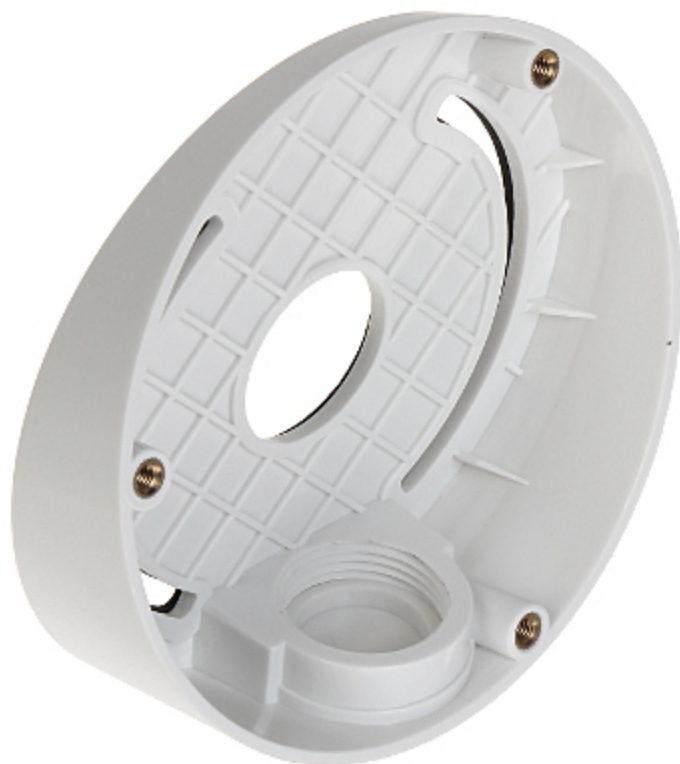

Code: DS-1259ZJ

CAMERA BRACKET **DS-1259ZJ** Hikvision

Net: **8.03 EUR** Gross: **9.88 EUR**

Ceiling bracket for cameras. Designed to dome cameras. It has very useful advantage, possibility to hide camera cables and connectors.

SPECIFICATION

Neck diameter:	Ø 111 mm
Mounting holes distance:	87 mm
Number of holes:	3
Suitable for cameras:	Hikvision
Material:	Plastic
Color:	White
Distance from mounting surface:	12 mm
Weight:	0.058 kg
Dimensions:	Ø 111 x 40 mm
Manufacturer / Brand:	Hikvision
SAP Code:	302700248
Guarantee:	2 years

PRESENTATION

Camera mounting side view:

Wall mounting side view:

Side view:

Dimensions:

In the kit: