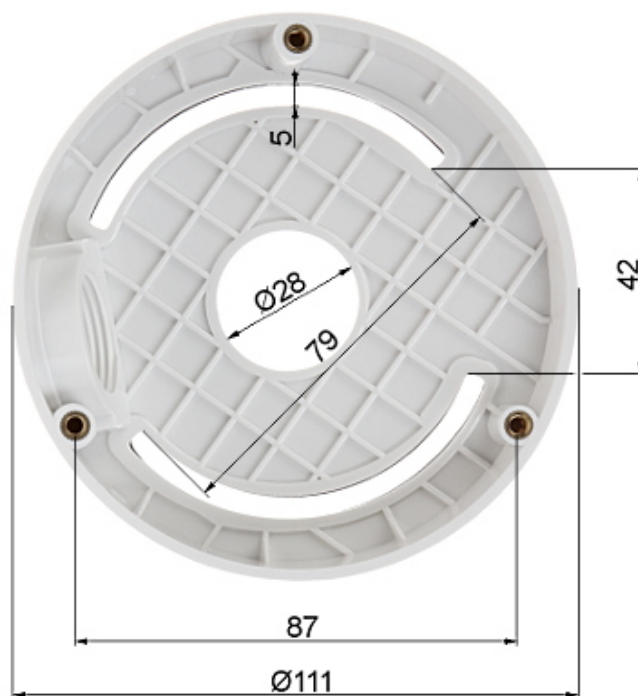

SPECIFICATION

Neck diameter:	Ø 111 mm
Mounting holes distance:	87 mm
Number of holes:	3
Suitable for cameras:	Hikvision
Material:	Plastic
Color:	White
Distance from mounting surface:	12 mm
Weight:	0.058 kg
Dimensions:	Ø 111 x 40 mm
Manufacturer / Brand:	Hikvision
SAP Code:	302700248
Guarantee:	2 years

PRESENTATION

Camera mounting side view:

Wall mounting side view:

Side view:

Dimensions:

In the kit: