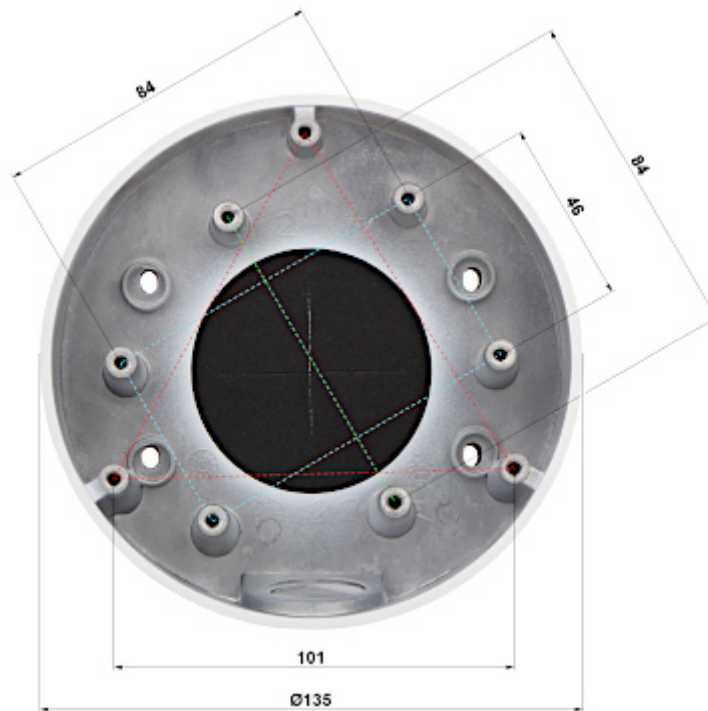

SPECIFICATION

Neck diameter:	Ø 135 mm
Suitable for cameras:	Hikvision
Material:	Aluminum
Color:	White
Distance from mounting surface:	13 mm
Weight:	0.24 kg
Dimensions:	Ø 135 x 48 mm
Manufacturer / Brand:	Hikvision
SAP Code:	302700380
Guarantee:	2 years

PRESENTATION

DELTA-OPTI Monika Matysiak; <https://www.delta.poznan.pl>
POL; 60-713 Poznań; Graniczna 10
e-mail: delta-opti@delta.poznan.pl; tel: +(48) 61 864 69 60

Camera mounting side view:

Dimensions:

View of the ceiling mounting side:

Side view:

In the kit: