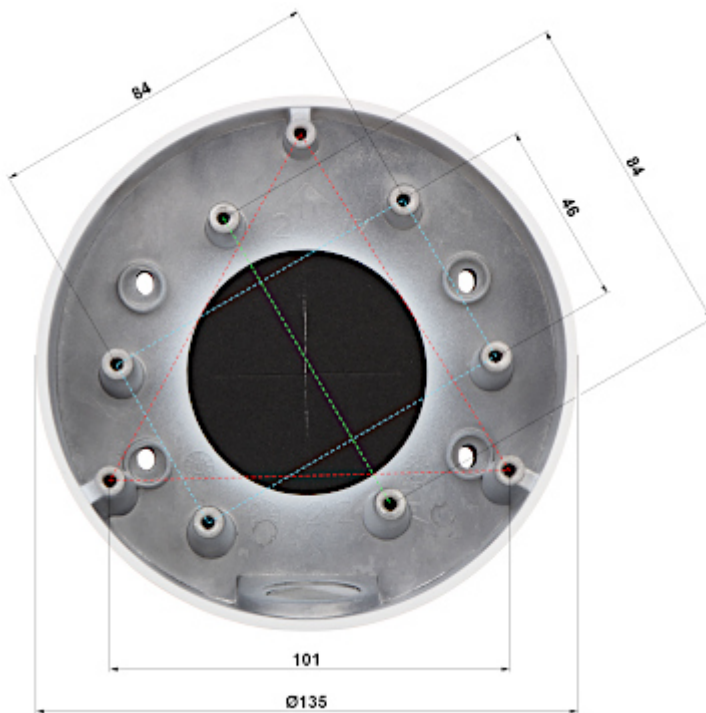

Code: DS-1281ZJ-DM23

CAMERA BRACKET **DS-1281ZJ-DM23** Hikvision

Net: **15.70 EUR** Gross: **19.31 EUR**

Ceiling bracket for cameras. Designed to dome cameras.
It has very useful advantage, possibility to hide camera cables and connectors.

SPECIFICATION

Neck diameter:	Ø 135 mm
Suitable for cameras:	Hikvision
Material:	Aluminum
Color:	White
Distance from mounting surface:	13 mm
Weight:	0.24 kg
Dimensions:	Ø 135 x 48 mm
Manufacturer / Brand:	Hikvision
SAP Code:	302700380
Guarantee:	2 years

PRESENTATION

Camera mounting side view:

Dimensions:

View of the ceiling mounting side:

Side view:

In the kit:

DELTA-OPTI Monika Matysiak; <https://www.delta.poznan.pl>
POL; 60-713 Poznań; Graniczna 10
e-mail: delta-opti@delta.poznan.pl; tel: +(48) 61 864 69 60

PACKAGE

Dimensions (L x W x H): 0x0x0 mm	Gross Weight: 0 kg
----------------------------------	--------------------