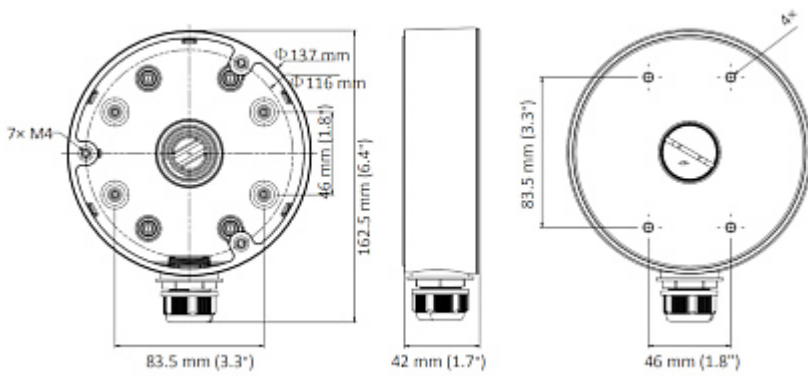

SPECIFICATION

Neck diameter:	Ø 137 mm
Suitable for cameras:	Hikvision
Material:	Aluminum
Color:	White
Distance from mounting surface:	42 mm
Weight:	0.29 kg
Dimensions:	Ø 137 x 42 mm
Manufacturer / Brand:	Hikvision
SAP Code:	302701263
Guarantee:	2 years

PRESENTATION

DELTA-OPTI Monika Matysiak; <https://www.delta.poznan.pl>
POL; 60-713 Poznań; Graniczna 10
e-mail: delta-opti@delta.poznan.pl; tel: +(48) 61 864 69 60

Camera mounting side view:

Wall mounting side view:

Side view:

Dimensions:

In the kit:

PACKAGE

Dimensions (L x W x H): 0x0x0 mm	Gross Weight: 0 kg
----------------------------------	--------------------