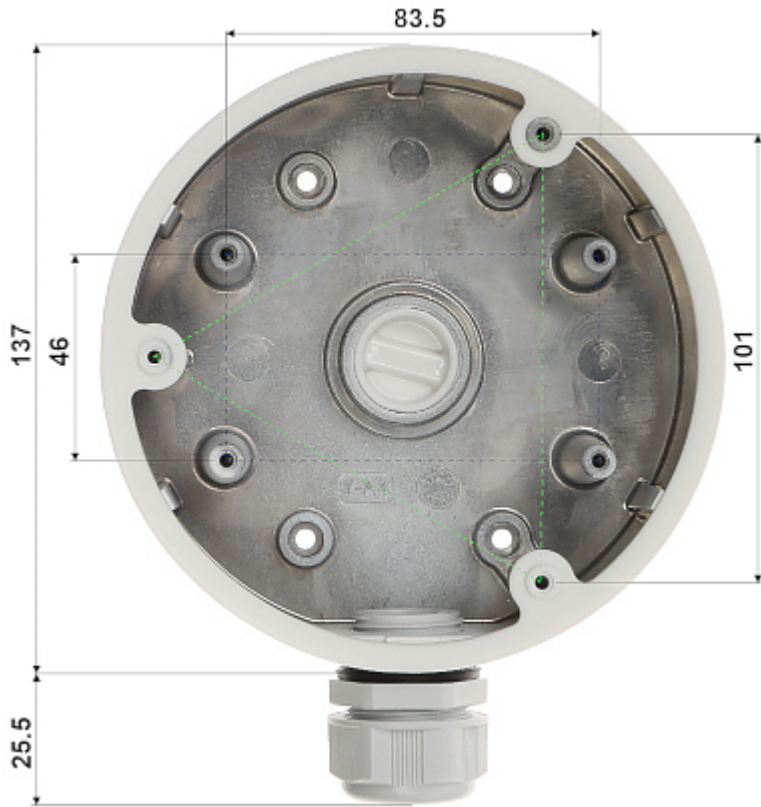

Camera mounting side view: