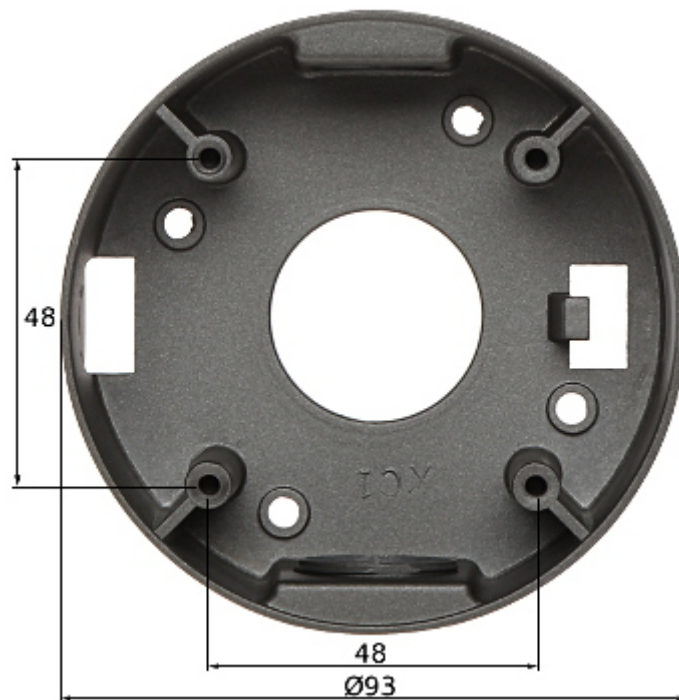

Code: BD-CV94

CEILING BRACKET FOR DOME CAMERAS **BD-CV94**

Net: **7.58 EUR** Gross: **9.32 EUR**

Ceiling bracket for cameras. Designed to dome cameras. It can be used to vandal-proof cameras installation. It has very useful advantage, possibility to hide camera cables and connectors.

SPECIFICATION

Mounting holes distance:	48 x 48 mm
Number of holes:	4
Neck diameter:	Ø 93 mm
Suitable for cameras:	APTI-xxV2, AHD-xxV2
Material:	Metal
Color:	Graphite
Distance from mounting surface:	42 mm
Weight:	0.15 kg
Dimensions:	Ø 93 x 42 mm
Guarantee:	2 years

PRESENTATION

DELTA-OPTI Monika Matysiak; <https://www.delta.poznan.pl>
POL; 60-713 Poznań; Graniczna 10
e-mail: delta-opti@delta.poznan.pl; tel: +(48) 61 864 69 60

View of the ceiling mounting side:

Camera mounting side view:

Bracket with mounted camera:

Dimensions:

In the kit:

DELTA-OPTI Monika Matysiak; <https://www.delta.poznan.pl>
POL; 60-713 Poznań; Graniczna 10
e-mail: delta-opti@delta.poznan.pl; tel: +(48) 61 864 69 60