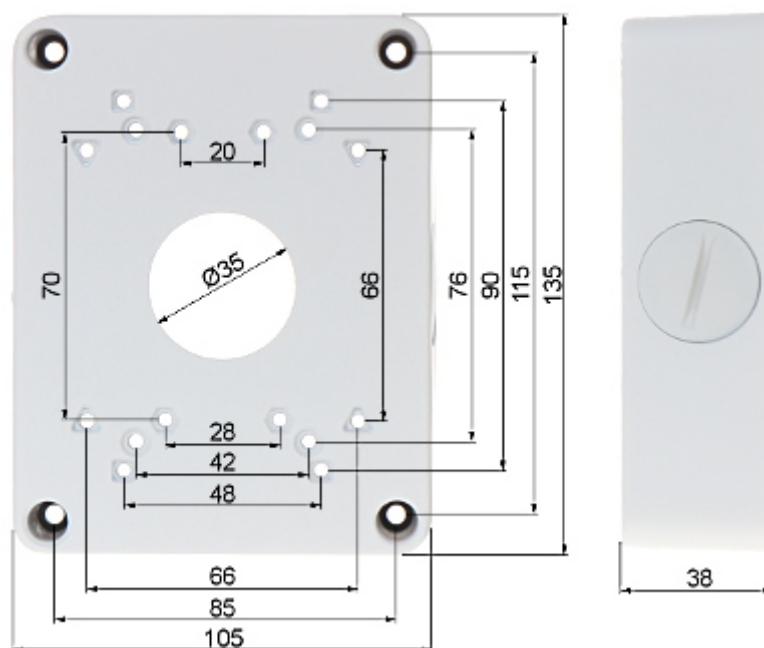

Code: BD-CC80W

CAMERA BRACKET **BD-CC80W**

Net: **6.86 EUR** Gross: **8.44 EUR**

Perfect to hide connectors and cables inside of it.

SPECIFICATION

Suitable for cameras:	APTI
Material:	Metal
Color:	White
Distance from mounting surface:	38 mm
Weight:	0.25 kg
Dimensions:	135 x 105 x 38 mm
Guarantee:	2 years

PRESENTATION

DELTA-OPTI Monika Matysiak; <https://www.delta.poznan.pl>
POL; 60-713 Poznań; Graniczna 10
e-mail: delta-opti@delta.poznan.pl; tel: +(48) 61 864 69 60

Wall mounting side view:

Bracket dimensions: