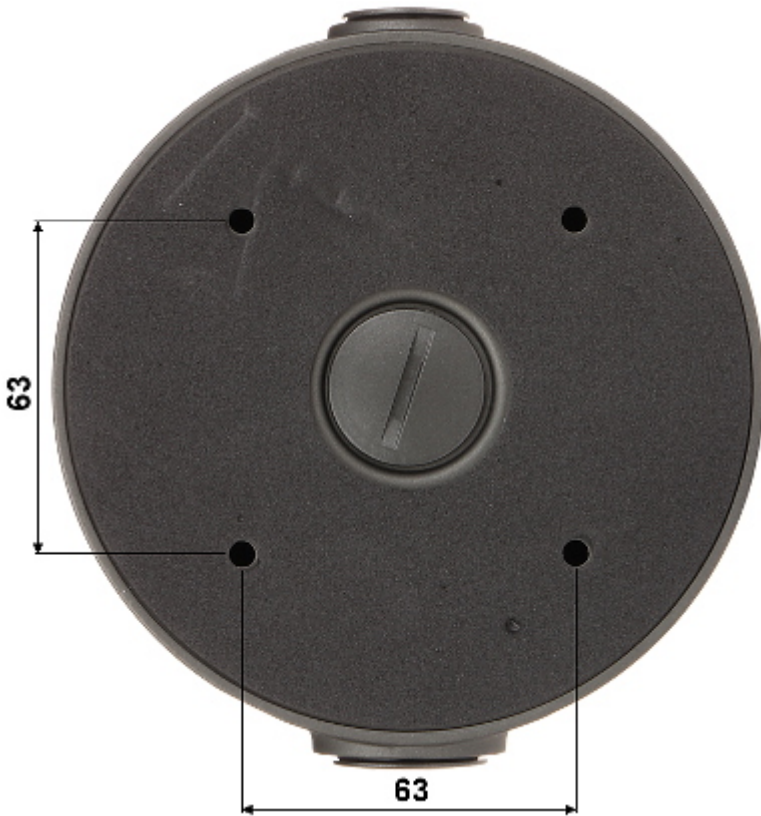

Code: BD-320G

CAMERA BRACKET **BD-320G**

Net: **14.94 EUR** Gross: **14.94 EUR**

Perfect to hide connectors and cables inside of it.

SPECIFICATION

Neck diameter:	Ø 137 mm
Material:	Aluminum
Color:	Graphite
Distance from mounting surface:	51 mm
Weight:	0.52 kg
Dimensions:	Ø 137 x 51 mm
Guarantee:	2 years

PRESENTATION

Bracket camera or housing mounting base dimensions:

DELTA-OPTI Monika Matysiak; <https://www.delta.poznan.pl>
POL; 60-713 Poznań; Graniczna 10
e-mail: delta-opti@delta.poznan.pl; tel: +(48) 61 864 69 60

Side view:

Wall mounting side view:

Internal view:

DELTA-OPTI Monika Matysiak; <https://www.delta.poznan.pl>
POL; 60-713 Poznań; Graniczna 10
e-mail: delta-opti@delta.poznan.pl; tel: +(48) 61 864 69 60

In the kit: