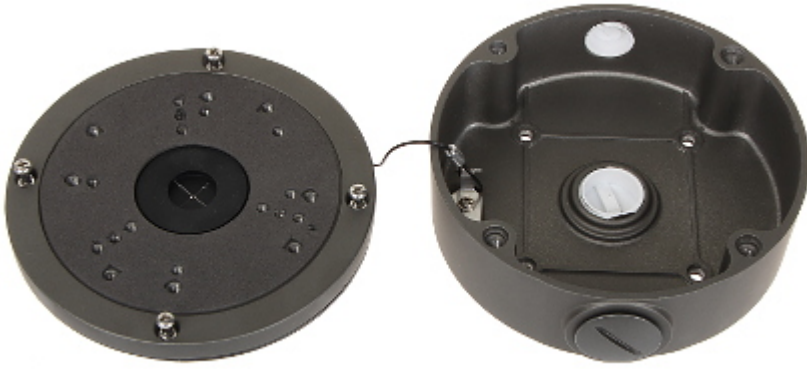

Code: BD-320G

CAMERA BRACKET **BD-320G**

Net: **14.94 EUR** Gross: **14.94 EUR**

Perfect to hide connectors and cables inside of it.

SPECIFICATION

Neck diameter:	Ø 137 mm
Material:	Aluminum
Color:	Graphite
Distance from mounting surface:	51 mm
Weight:	0.52 kg
Dimensions:	Ø 137 x 51 mm
Guarantee:	2 years

Side view:

Wall mounting side view:

Internal view:

DELTA-OPTI Monika Matysiak; <https://www.delta.poznan.pl>
POL; 60-713 Poznań; Graniczna 10
e-mail: delta-opti@delta.poznan.pl; tel: +(48) 61 864 69 60

In the kit: