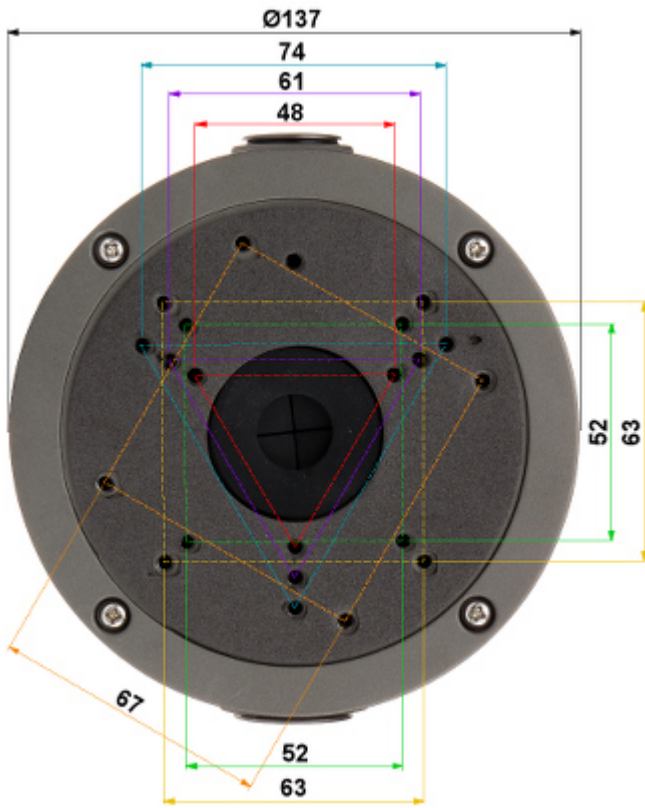

Code: BD-320G

CAMERA BRACKET **BD-320G**

Net: **14.94 EUR** Gross: **14.94 EUR**

Perfect to hide connectors and cables inside of it.

SPECIFICATION

Neck diameter:	Ø 137 mm
Material:	Aluminum
Color:	Graphite
Distance from mounting surface:	51 mm
Weight:	0.52 kg
Dimensions:	Ø 137 x 51 mm
Guarantee:	2 years

PRESENTATION

Bracket camera or housing mounting base dimensions:

DELTA-OPTI Monika Matysiak; <https://www.delta.poznan.pl>
POL; 60-713 Poznań; Graniczna 10
e-mail: delta-opti@delta.poznan.pl; tel: +(48) 61 864 69 60

Side view:

Wall mounting side view:

Internal view:

DELTA-OPTI Monika Matysiak; <https://www.delta.poznan.pl>
POL; 60-713 Poznań; Graniczna 10
e-mail: delta-opti@delta.poznan.pl; tel: +(48) 61 864 69 60

In the kit: