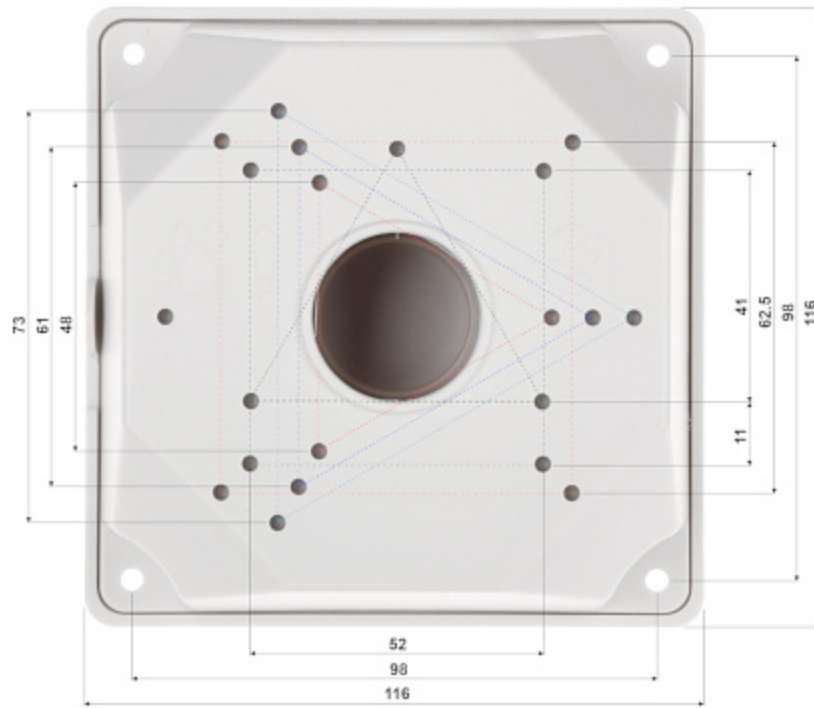

Camera mounting side view: