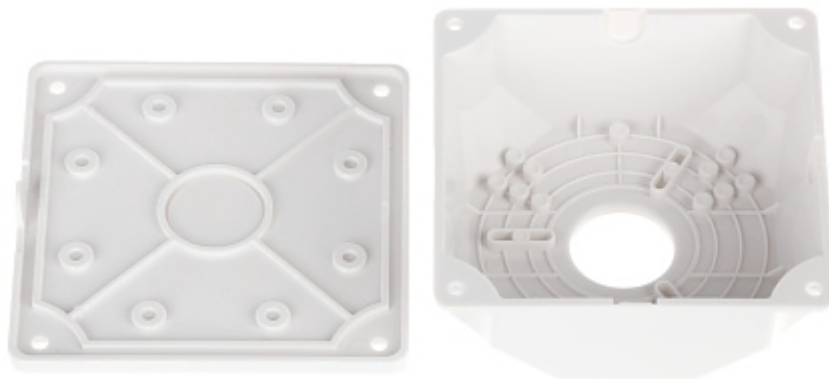

Code: BD-B116

CAMERA BRACKET **BD-B116**

Net: 3.26 EUR Gross: 4.01 EUR

Perfect to hide connectors and cables inside of it.

SPECIFICATION

Suitable for cameras:	APTI
Material:	Plastic
Color:	White
Distance from mounting surface:	49 mm
Weight:	0.12 kg
Dimensions:	116 x 116 x 49 mm
Guarantee:	2 years

Wall mounting side view:

In the kit: