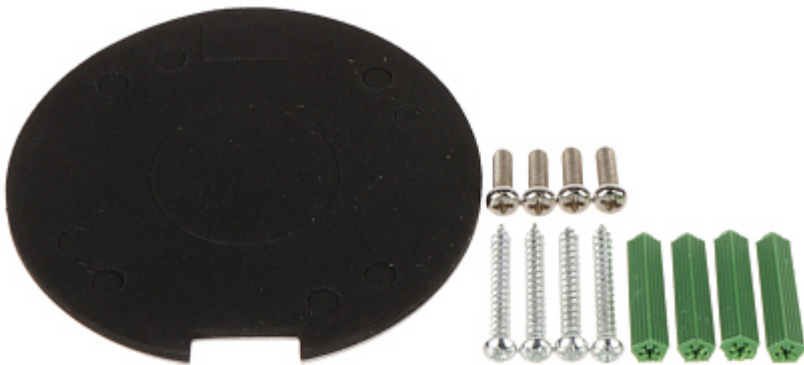

PACKAGE

Dimensions (L x W x H): 0x0x0 mm	Gross Weight: 0 kg

DELTA-OPTI Monika Matysiak; <https://www.delta.poznan.pl>
POL; 60-713 Poznań; Graniczna 10
e-mail: delta-opti@delta.poznan.pl; tel: +(48) 61 864 69 60