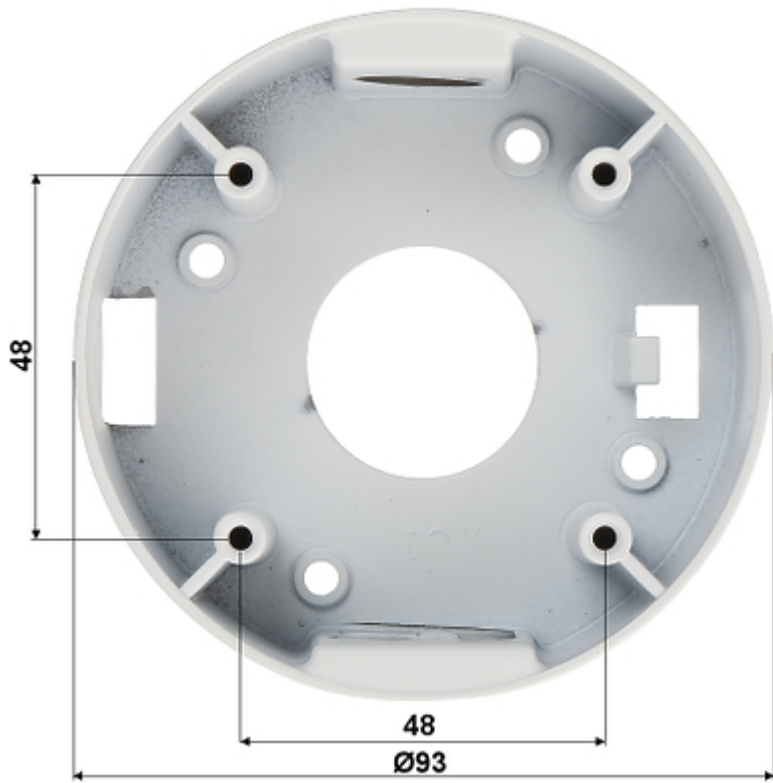

Code: BD-CV94W

CEILING BRACKET FOR DOME CAMERAS **BD-CV94W**

Net: **7.29 EUR** Gross: **7.29 EUR**

Ceiling bracket for cameras. Designed to dome cameras. It can be used to vandal-proof cameras installation. It has very useful advantage, possibility to hide camera cables and connectors.

SPECIFICATION

Mounting holes distance:	48 x 48 mm
Number of holes:	4
Neck diameter:	Ø 93 mm
Suitable for cameras:	DP-951CY/IRD, DP-951HHD/IRD
Material:	Metal
Color:	White
Distance from mounting surface:	42 mm
Weight:	0.15 kg
Dimensions:	Ø 93 x 42 mm
Guarantee:	2 years

PRESENTATION

View of the ceiling mounting side:

DELTA-OPTI Monika Matysiak; <https://www.delta.poznan.pl>
POL; 60-713 Poznań; Graniczna 10
e-mail: delta-opti@delta.poznan.pl; tel: +(48) 61 864 69 60

Camera mounting side view:

Dimensions:

In the kit:

PACKAGE

Dimensions (L x W x H): 0x0x0 mm	Gross Weight: 0 kg
----------------------------------	--------------------

DELTA-OPTI Monika Matysiak; <https://www.delta.poznan.pl>
POL; 60-713 Poznań; Graniczna 10
e-mail: delta-opti@delta.poznan.pl; tel: +(48) 61 864 69 60