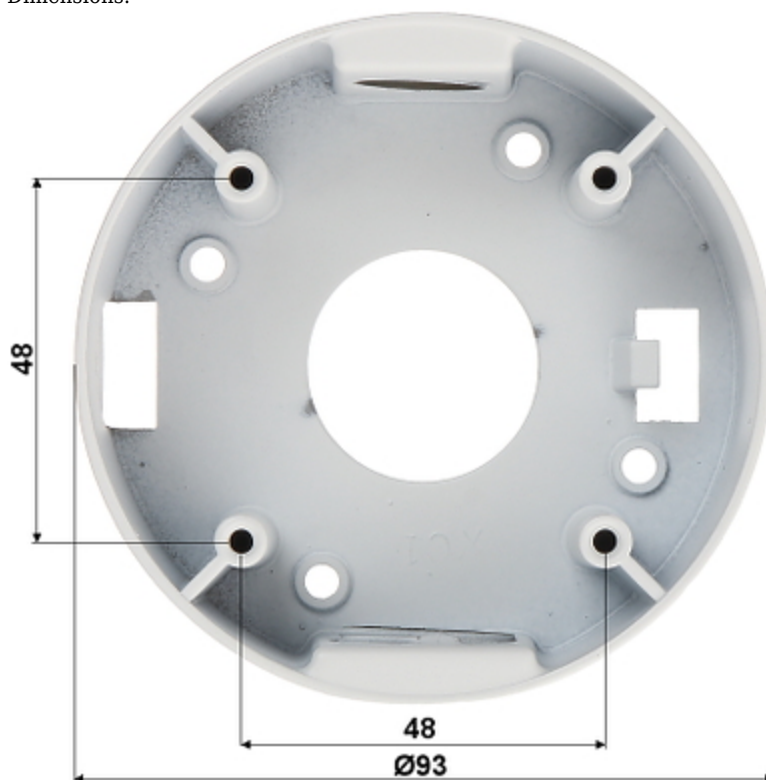

Code: BD-CV94W

## CEILING BRACKET FOR DOME CAMERAS **BD-CV94W**

Net: **31.20 PLN** Gross: **38.38 PLN**

Ceiling bracket for cameras. Designed to dome cameras. It can be used to vandal-proof cameras installation. It has very useful advantage, possibility to hide camera cables and connectors.

### SPECIFICATION

Mounting holes distance:	48 x 48 mm
Number of holes:	4
Neck diameter:	Ø 93 mm
Suitable for cameras:	DP-951CY/IRD, DP-951HHD/IRD
Material:	Metal
Color:	White
Distance from mounting surface:	42 mm
Weight:	0.15 kg
Dimensions:	Ø 93 x 42 mm
Guarantee:	2 years

View of the ceiling mounting side:

Camera mounting side view:

Dimensions:

In the kit: