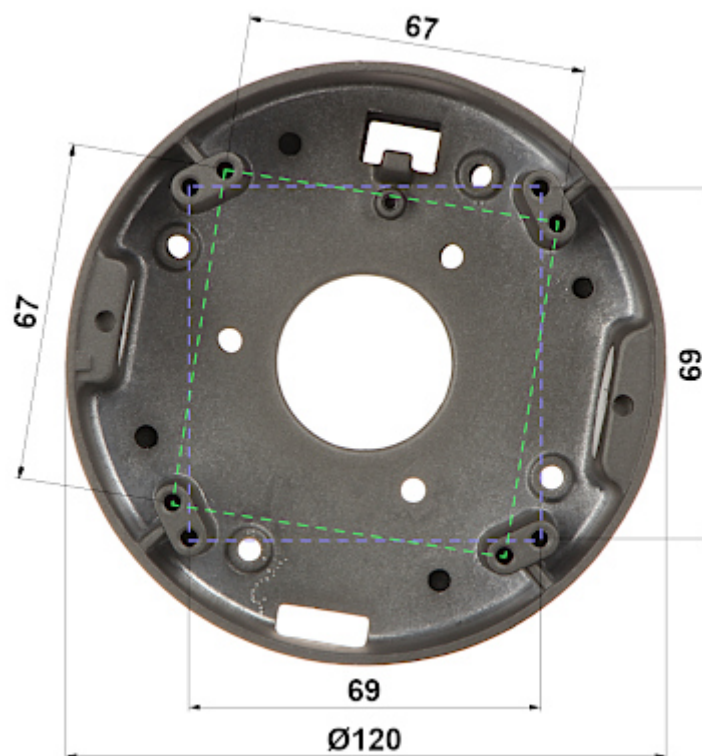

Code: BD-CV15

CEILING BRACKET FOR DOME CAMERAS **BD-CV15**

Net: **7.35 EUR** Gross: **9.04 EUR**

Ceiling bracket for cameras. Designed to dome cameras. It can be used to vandal-proof cameras installation. It has very useful advantage, possibility to hide camera cables and connectors.

SPECIFICATION

Mounting holes distance:	<ul style="list-style-type: none">• 67 x 67 mm,• 69 x 69 mm
Number of holes:	8
Neck diameter:	Ø 120 mm
Suitable for cameras:	APTI
Material:	Metal
Color:	Graphite
Distance from mounting surface:	42 mm
Weight:	0.21 kg
Dimensions:	Ø 120 x 42 mm
Guarantee:	2 years

PRESENTATION

DELTA-OPTI Monika Matysiak; <https://www.delta.poznan.pl>
POL; 60-713 Poznań; Graniczna 10
e-mail: delta-opti@delta.poznan.pl; tel: +(48) 61 864 69 60

Bracket dimensions:

Bracket with mounted camera: