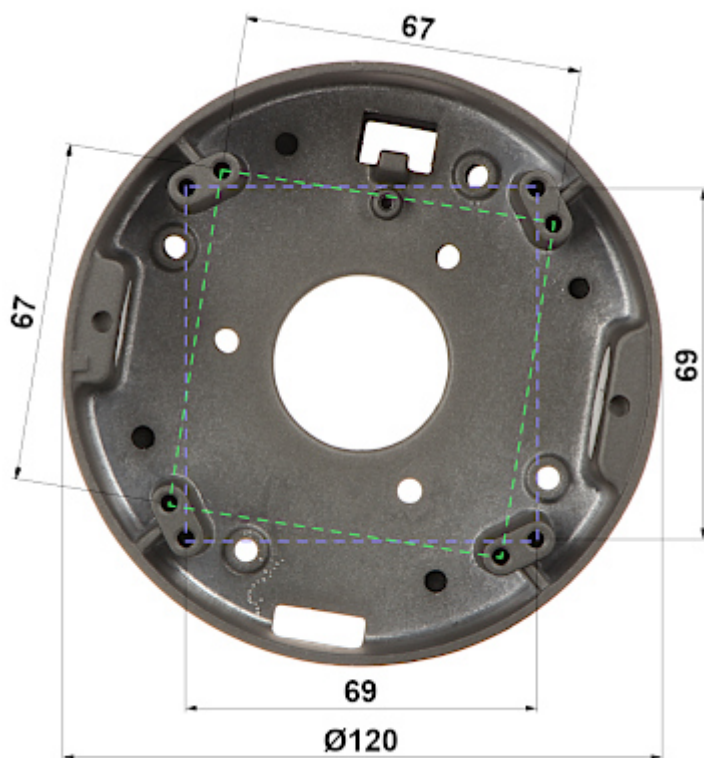

Code: BD-CV15

CEILING BRACKET FOR DOME CAMERAS **BD-CV15**

Net: **7.67 EUR** Gross: **7.67 EUR**

Ceiling bracket for cameras. Designed to dome cameras. It can be used to vandal-proof cameras installation. It has very useful advantage, possibility to hide camera cables and connectors.

SPECIFICATION

Mounting holes distance:	<ul style="list-style-type: none">• 67 x 67 mm,• 69 x 69 mm
Number of holes:	8
Neck diameter:	Ø 120 mm
Suitable for cameras:	APTI
Material:	Metal
Color:	Graphite
Distance from mounting surface:	42 mm
Weight:	0.21 kg
Dimensions:	Ø 120 x 42 mm
Guarantee:	2 years

PRESENTATION

DELTA-OPTI Monika Matysiak; <https://www.delta.poznan.pl>
POL; 60-713 Poznań; Graniczna 10
e-mail: delta-opti@delta.poznan.pl; tel: +(48) 61 864 69 60

Bracket dimensions:

Bracket with mounted camera:

In the kit:

PACKAGE

Dimensions (L x W x H): 0x0x0 mm	Gross Weight: 0 kg
----------------------------------	--------------------

DELTA-OPTI Monika Matysiak; <https://www.delta.poznan.pl>
POL; 60-713 Poznań; Graniczna 10
e-mail: delta-opti@delta.poznan.pl; tel: +(48) 61 864 69 60