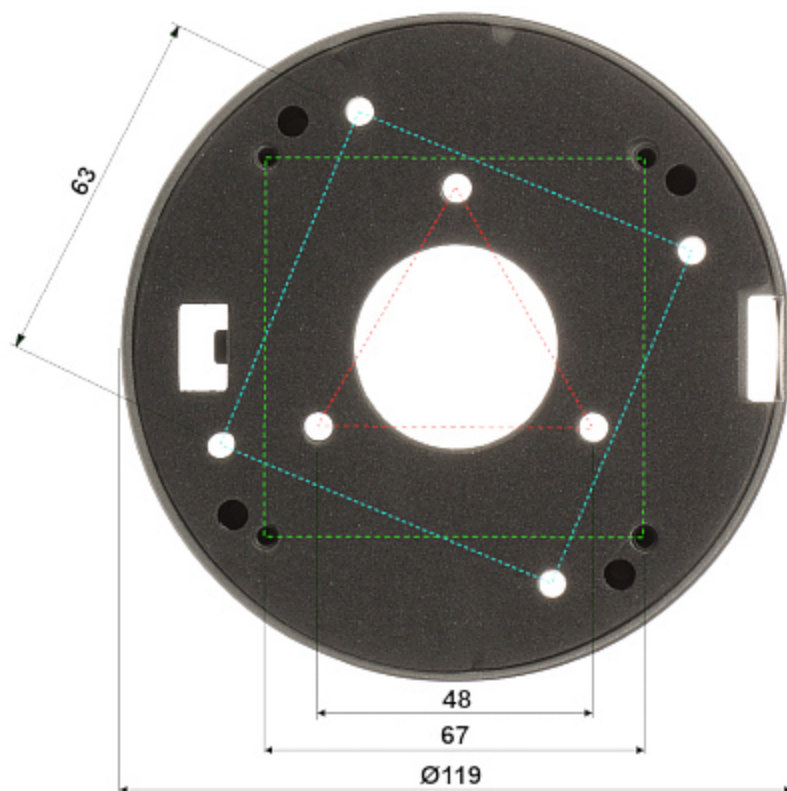

SPECIFICATION

Mounting holes distance:	<ul style="list-style-type: none">• 67 x 67 mm,• 69 x 69 mm
Number of holes:	8
Neck diameter:	Ø 120 mm
Suitable for cameras:	APTI
Material:	Metal
Color:	Graphite
Distance from mounting surface:	42 mm
Weight:	0.21 kg
Dimensions:	Ø 120 x 42 mm
Guarantee:	2 years

PRESENTATION

DELTA-OPTI Monika Matysiak; <https://www.delta.poznan.pl>
POL; 60-713 Poznań; Graniczna 10
e-mail: delta-opti@delta.poznan.pl; tel: +(48) 61 864 69 60

Bracket dimensions:

Bracket with mounted camera: