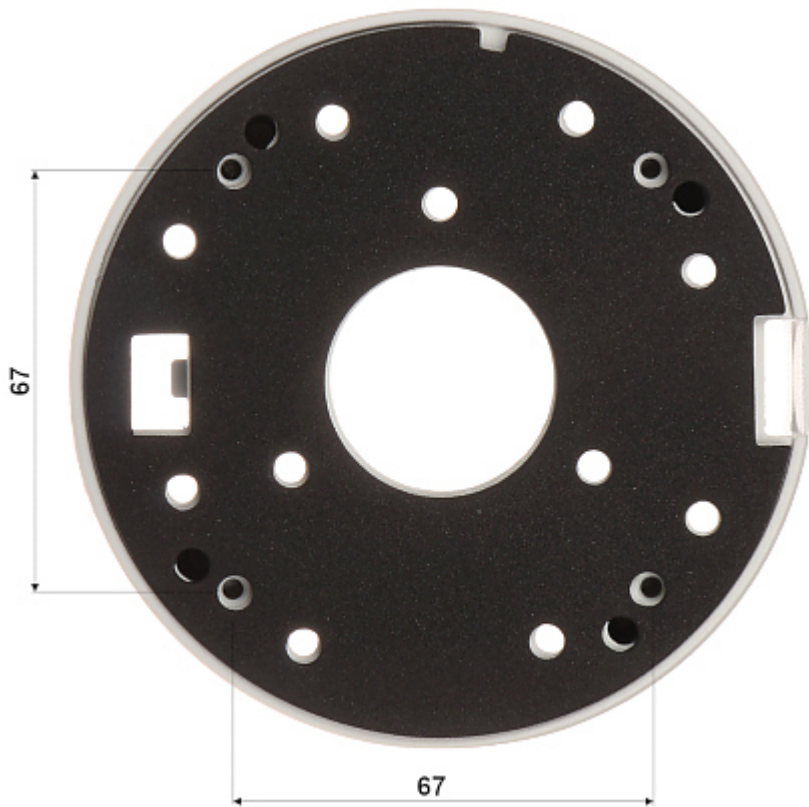

## CEILING BRACKET FOR DOME CAMERAS **BD-CV15W**

Net: **7.69 EUR** Gross: **7.69 EUR**

Ceiling bracket for cameras. Designed to dome cameras.

It can be used to vandal-proof cameras installation. It has very useful advantage, possibility to hide camera cables and connectors.

### SPECIFICATION

Neck diameter:	Ø 120 mm
Suitable for cameras:	<ul style="list-style-type: none"><li>• APTI-14V3-2812W,</li><li>• APTI-24V3-2812W,</li><li>• APTI-Y1V3-2812W,</li><li>• APTI-Y21V3-2812W,</li><li>• APTI-T1V3-2812W,</li><li>• APTI-T21V3-2812W,</li><li>• HV30-2812W</li></ul>
Material:	Metal
Color:	White
Distance from mounting surface:	42 mm
Weight:	0.22 kg
Dimensions:	Ø 120 x 42 mm
Guarantee:	2 years

Camera mounting side view:

View of the ceiling mounting side:

Side view:

Bracket with mounted camera:

In the kit:

**PACKAGE**

Dimensions (L x W x H): 0x0x0 mm	Gross Weight: 0 kg
----------------------------------	--------------------