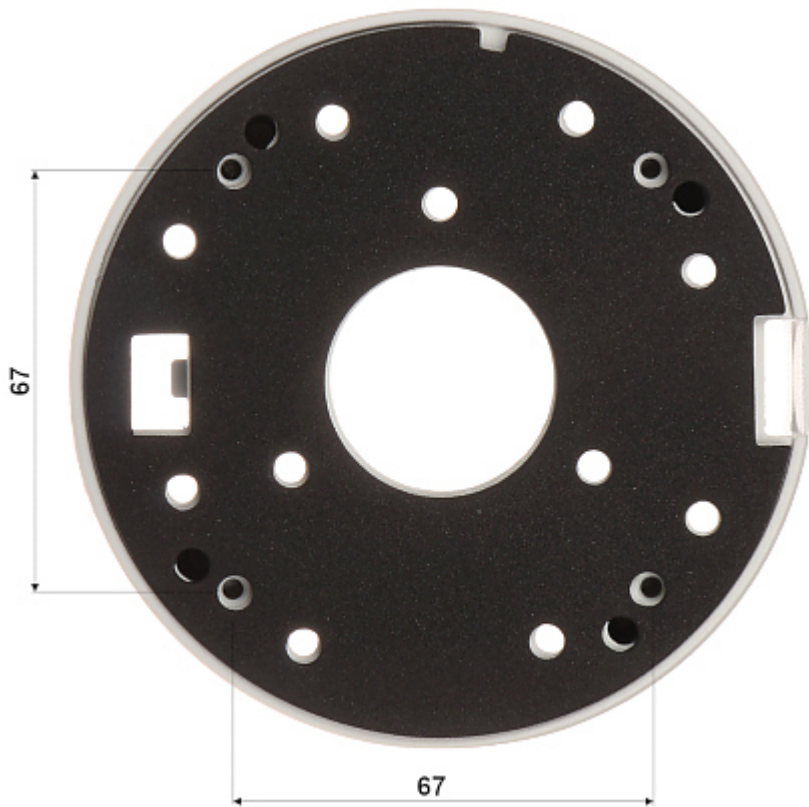

Code: BD-CV15W

CEILING BRACKET FOR DOME CAMERAS **BD-CV15W**

Net: **8.23 EUR** Gross: **10.12 EUR**

Ceiling bracket for cameras. Designed to dome cameras.

It can be used to vandal-proof cameras installation. It has very useful advantage, possibility to hide camera cables and connectors.

SPECIFICATION

Neck diameter:	Ø 120 mm
Suitable for cameras:	<ul style="list-style-type: none">• APTI-14V3-2812W,• APTI-24V3-2812W,• APTI-Y1V3-2812W,• APTI-Y21V3-2812W,• APTI-T1V3-2812W,• APTI-T21V3-2812W,• HV30-2812W
Material:	Metal
Color:	White
Distance from mounting surface:	42 mm
Weight:	0.22 kg
Dimensions:	Ø 120 x 42 mm
Guarantee:	2 years

PRESENTATION

DELTA-OPTI Monika Matysiak; <https://www.delta.poznan.pl>
POL; 60-713 Poznań; Graniczna 10
e-mail: delta-opti@delta.poznan.pl; tel: +(48) 61 864 69 60

Camera mounting side view:

View of the ceiling mounting side:

Side view:

Bracket with mounted camera:

In the kit: