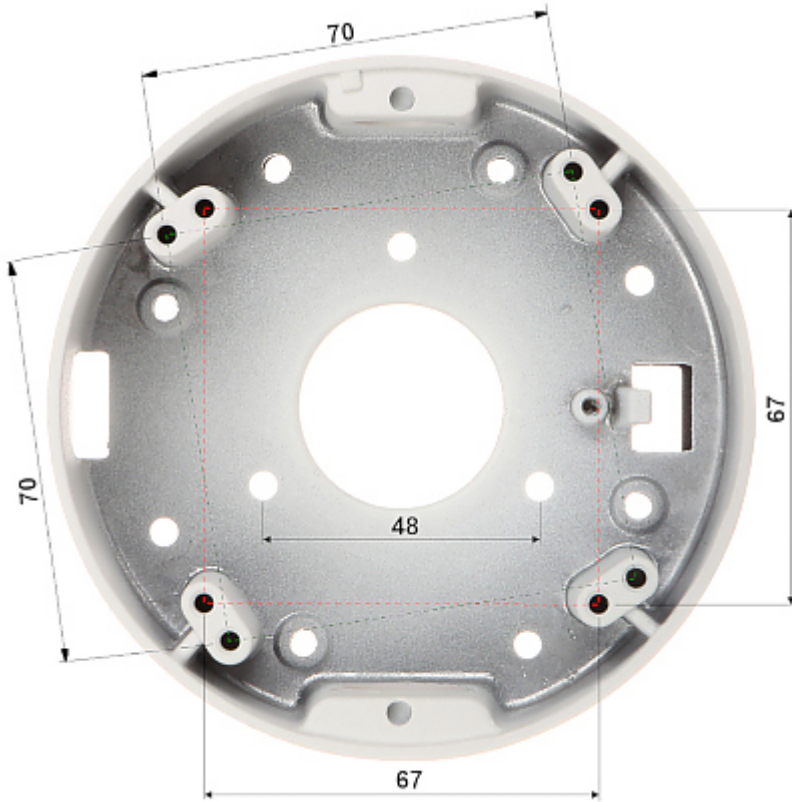

## CEILING BRACKET FOR DOME CAMERAS **BD-CV15W**

Net: **7.69 EUR** Gross: **7.69 EUR**

Ceiling bracket for cameras. Designed to dome cameras.

It can be used to vandal-proof cameras installation. It has very useful advantage, possibility to hide camera cables and connectors.

### SPECIFICATION

Neck diameter:	Ø 120 mm
Suitable for cameras:	<ul style="list-style-type: none"><li>• APTI-14V3-2812W,</li><li>• APTI-24V3-2812W,</li><li>• APTI-Y1V3-2812W,</li><li>• APTI-Y21V3-2812W,</li><li>• APTI-T1V3-2812W,</li><li>• APTI-T21V3-2812W,</li><li>• HV30-2812W</li></ul>
Material:	Metal
Color:	White
Distance from mounting surface:	42 mm
Weight:	0.22 kg
Dimensions:	Ø 120 x 42 mm
Guarantee:	2 years

Camera mounting side view:

View of the ceiling mounting side:

Side view:

Bracket with mounted camera:

In the kit:

**PACKAGE**

Dimensions (L x W x H): 0x0x0 mm	Gross Weight: 0 kg
----------------------------------	--------------------