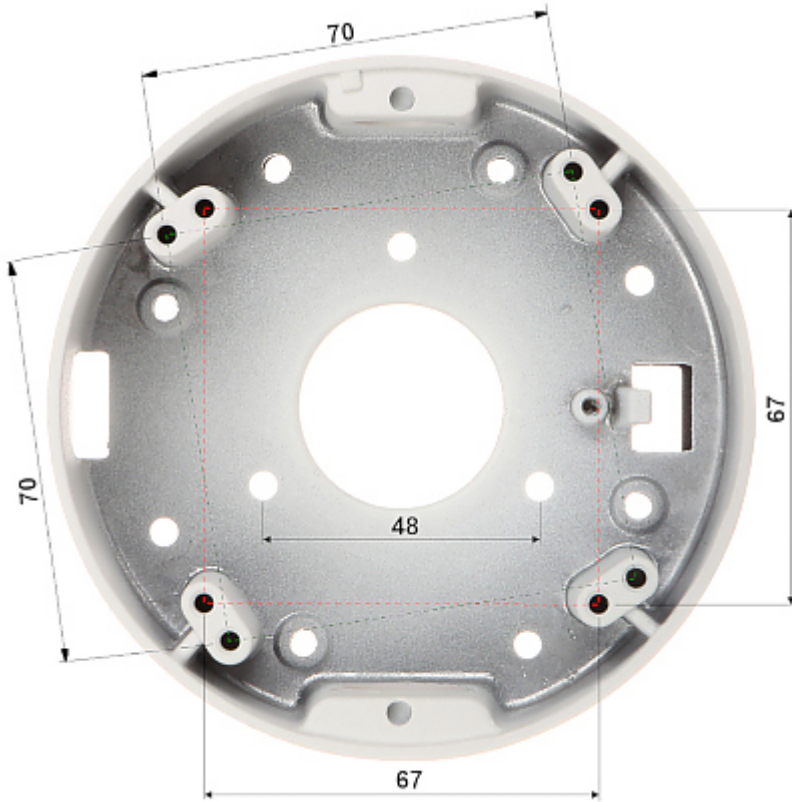

Camera mounting side view:

View of the ceiling mounting side: