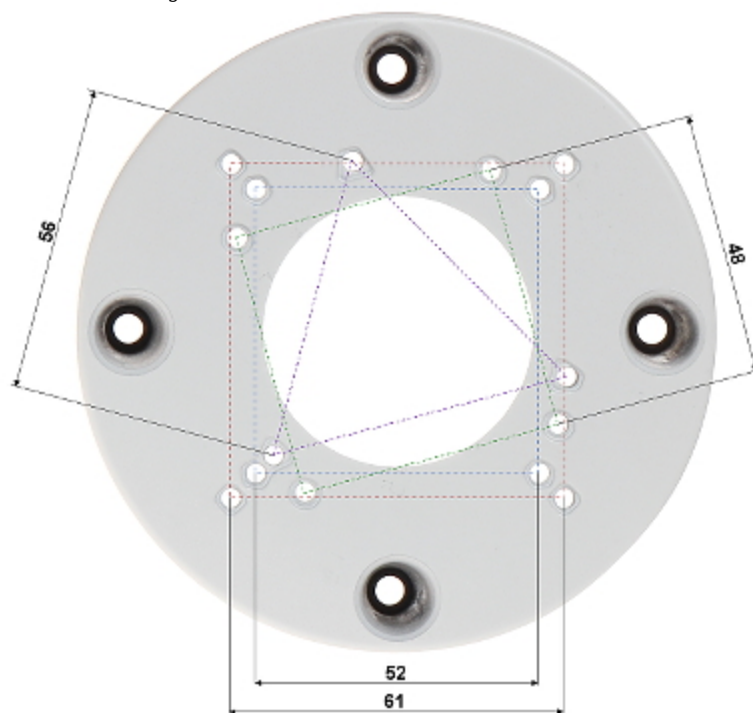

Code: BD-AP12W

CAMERA BRACKET **BD-AP12W**

Net: **7.67 EUR** Gross: **9.43 EUR**

Perfect to hide connectors and cables inside of it.

SPECIFICATION

Neck diameter:	Ø 120 mm
Material:	Metal
Color:	White
Distance from mounting surface:	41 mm
Weight:	0.218 kg
Dimensions:	Ø 120 x 41 mm
Guarantee:	2 years

View of the ceiling mounting side:

In the kit: