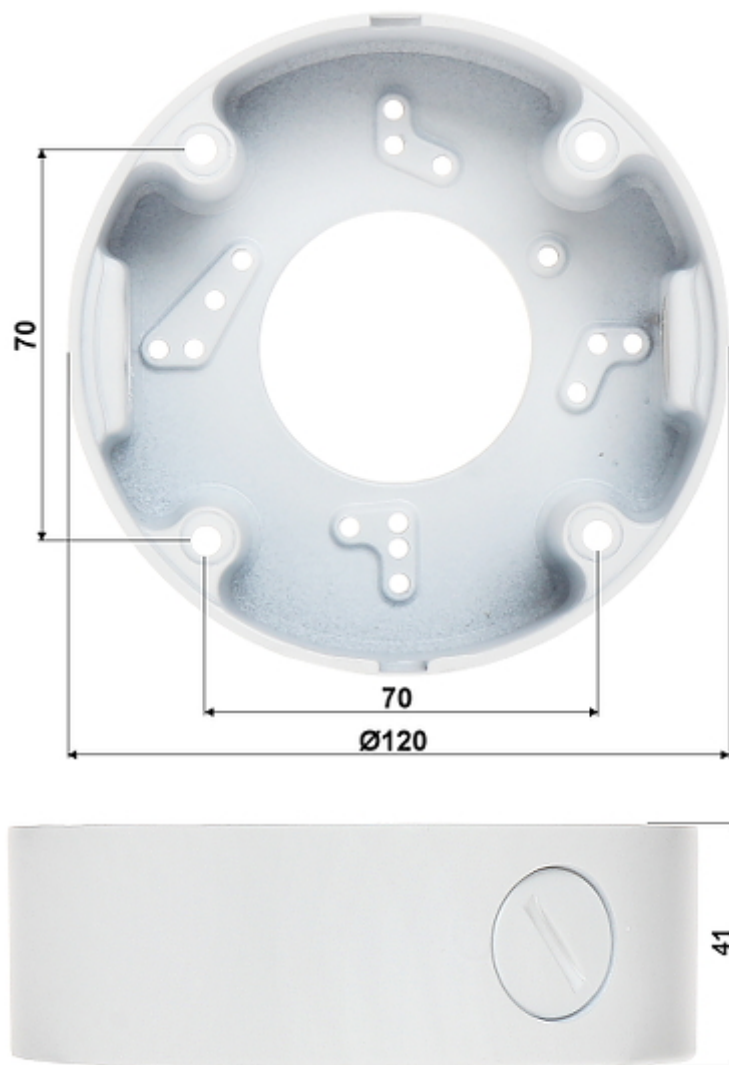

Code: BD-AP12W

CAMERA BRACKET **BD-AP12W**

Net: **7.67 EUR** Gross: **9.43 EUR**

Perfect to hide connectors and cables inside of it.

SPECIFICATION

Neck diameter:	Ø 120 mm
Material:	Metal
Color:	White
Distance from mounting surface:	41 mm
Weight:	0.218 kg
Dimensions:	Ø 120 x 41 mm
Guarantee:	2 years

View of the ceiling mounting side:

In the kit: