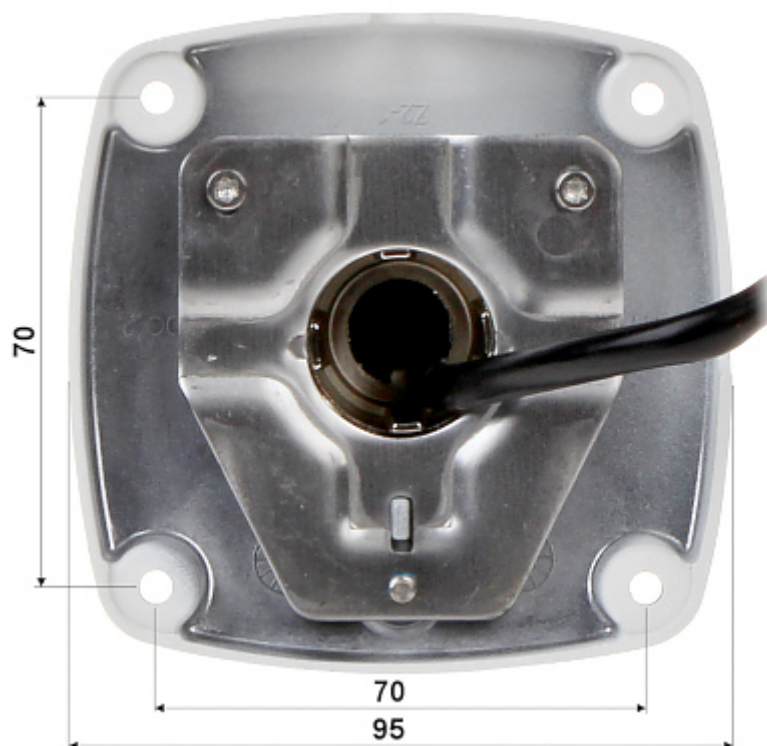

Intelligent recorder BCS-IVS12808-Ai:

Bandwidth:	max. 400 Mbps - incoming bandwidth
Number of channels:	128 channel access to IP video
Video outputs:	3 pcs HDMI 2 pcs VGA
Supported hard drives:	8 x 10 TB SATA + eSATA
Main features:	<ul style="list-style-type: none"> • Face recognition for 6 channels on a normal IPC camera • Face recognition for 20 IPC cameras with face detection • Support for up to 50 face databases, including 300 000 face images • Raid 0/1/5/6/10 • SAS3.0 for memory expansion
Weight:	8.21 kg
Dimensions:	440 x 448 x 90 mm
Guarantee:	3 years

Mounting side view:

Connectors:

Connectors description:

Black Body:

Front view:

Rear view (control panel):

Recorder:

Front view: