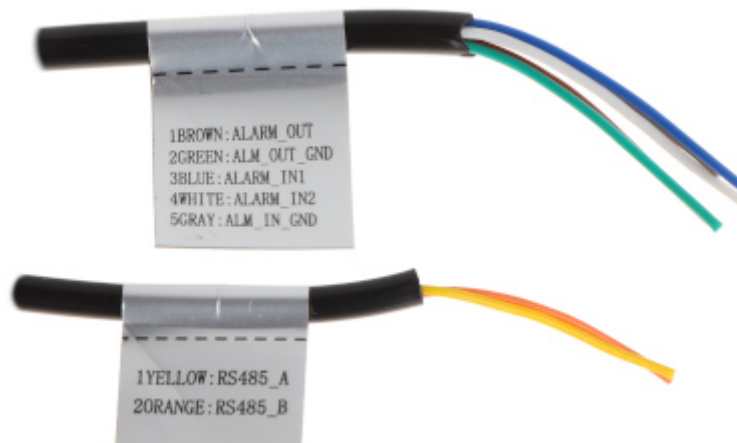

Intelligent recorder BCS-IVS12808-Ai:

Bandwidth:	max. 400 Mbps - incoming bandwidth
Number of channels:	128 channel access to IP video
Video outputs:	3 pcs HDMI 2 pcs VGA
Supported hard drives:	8 x 10 TB SATA + eSATA
Main features:	<ul style="list-style-type: none"> • Face recognition for 6 channels on a normal IPC camera • Face recognition for 20 IPC cameras with face detection • Support for up to 50 face databases, including 300 000 face images • Raid 0/1/5/6/10 • SAS3.0 for memory expansion
Weight:	8.21 kg
Dimensions:	440 x 448 x 90 mm
Guarantee:	3 years

Mounting side view:

Connectors:

Connectors description:

Black Body:

Front view:

Rear view (control panel):

Recorder:

Front view: