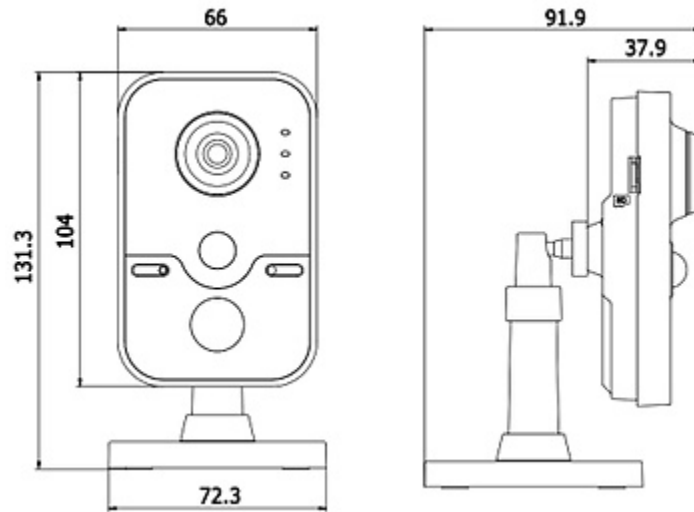

Standard:	TCP/IP
Sensor:	1/2.8 " Progressive Scan CMOS
Matrix size:	4.0 Mpx
Resolution:	2688 x 1520 - 4.0 Mpx , 2304 x 1296 - 3.0 Mpx , 1920 x 1080 - 1080p , 1280 x 720 - 720p
Lens:	2.8 mm
View angle:	• 106 ° (manufacturer data) • 104 ° (our tests result)
Range of IR illumination:	10 m
Audio:	• Microphone built-in, • Speakers built-in, • Bi-directional audio streaming support
RS-485 interface:	—
Alarm inputs / outputs:	1 / 1, PIR detector
Image compression method:	• H.264 • MJPEG
Bitrate:	32 ... 8000 kbps - H.264
Main stream frame rate:	• 20 fps - 4.0 Mpx • 25 fps @ 1080p
ONVIF:	2.6

PRESENTATION

DELTA-OPTI Monika Matysiak; <https://www.delta.poznan.pl>
POL; 60-713 Poznań; Graniczna 10
e-mail: delta-opti@delta.poznan.pl; tel: +(48) 61 864 69 60

Front view:

Side view:

Rear view:

Camera dimensions:

In the kit:

OUR TESTS

Camera image at artificial illumination (about 30Lux):

Camera image at night conditions with internal built-in IR illuminator on:

Camera image at direct strong light opposite to camera: