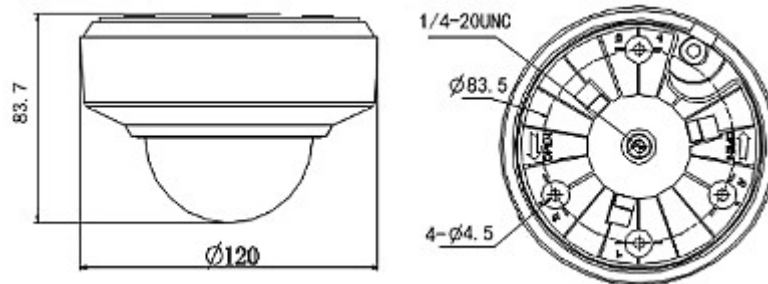

PRESENTATION

Camera view after remove the Dome cover:

Memory card slot:

- 1. WPS button
- 2. Memory card slot

Camera connectors:

Connectors description:

YELLOW/RED	ALARM_IN	PINK	AUDIO_OUT
YELLOW/GREEN	ALARM_OUT	WHITE	AUDIO_IN
YELLOW/BLACK	ALARM_GND	BLACK	AUDIO_GND

Mounting side view:

Camera dimensions:

In the kit:

OUR TESTS

Camera image at artificial illumination (about 30Lux):

Camera image at direct strong light opposite to camera:

Camera image at night conditions with external IR illuminator on: