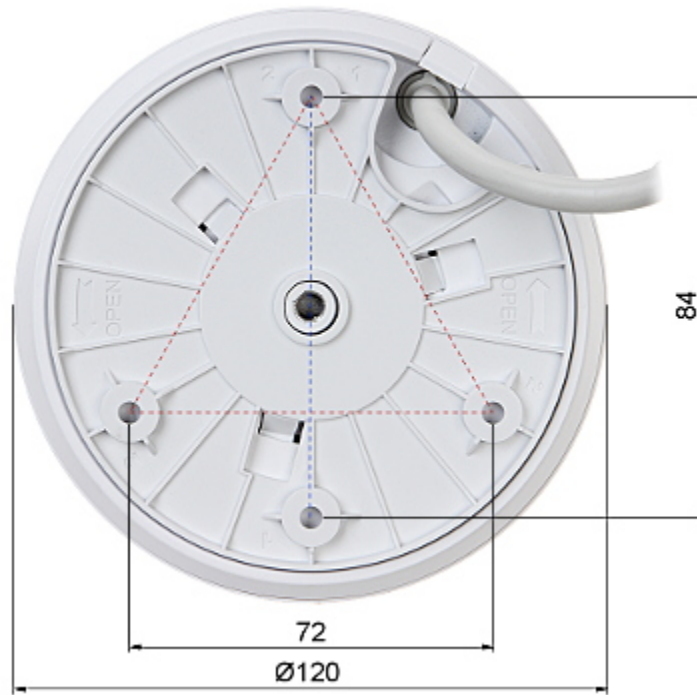

Housing:	Speed Dome, Plastic
Color:	White
"Index of Protection":	IP54
Supported languages:	English, Bulgarian, Chinese, Croatian, Czech, Danish, Estonian, Finnish, French, Greek, Spanish, Dutch, Japanese, Korean, Lithuanian, Latvian, German, Norwegian, Polish, Portuguese, Russian, Romanian, Serbian, Slovak, Slovenian, Swedish, Turkish, Hungarian, Vietnamese, Italian
Operation temp:	-10 °C ... 50 °C
Weight:	0.37 kg
Dimensions:	Ø 120 x 84 mm
Manufacturer / Brand:	Hikvision
SAP Code:	301307275
Guarantee:	3 years

PRESENTATION

Camera view after remove the Dome cover:

Memory card slot:

- 1. WPS button
- 2. Memory card slot

Camera connectors:

Connectors description:

YELLOW/RED	ALARM_IN	PINK	AUDIO_OUT
YELLOW/GREEN	ALARM_OUT	WHITE	AUDIO_IN
YELLOW/BLACK	ALARM_GND	BLACK	AUDIO_GND

Mounting side view:

Camera dimensions:

In the kit:

OUR TESTS

Camera image at artificial illumination (about 30Lux):

Camera image at direct strong light opposite to camera:

Camera image at night conditions with external IR illuminator on: