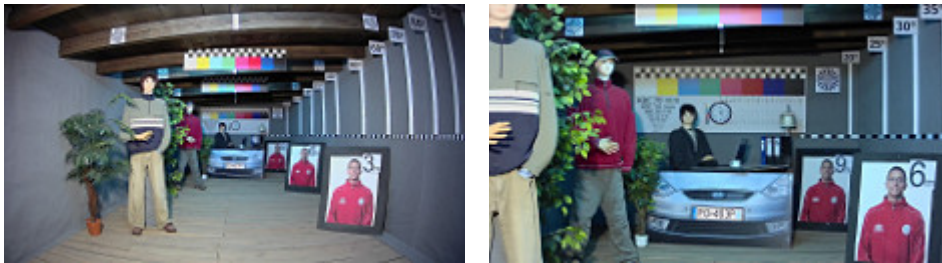

Side view:

Mounting side view:

In the kit:

OUR TESTS

Camera image at artificial illumination (about 30Lux):

Camera image at night conditions with internal built-in IR illuminator on:

Camera image at direct strong light opposite to camera: