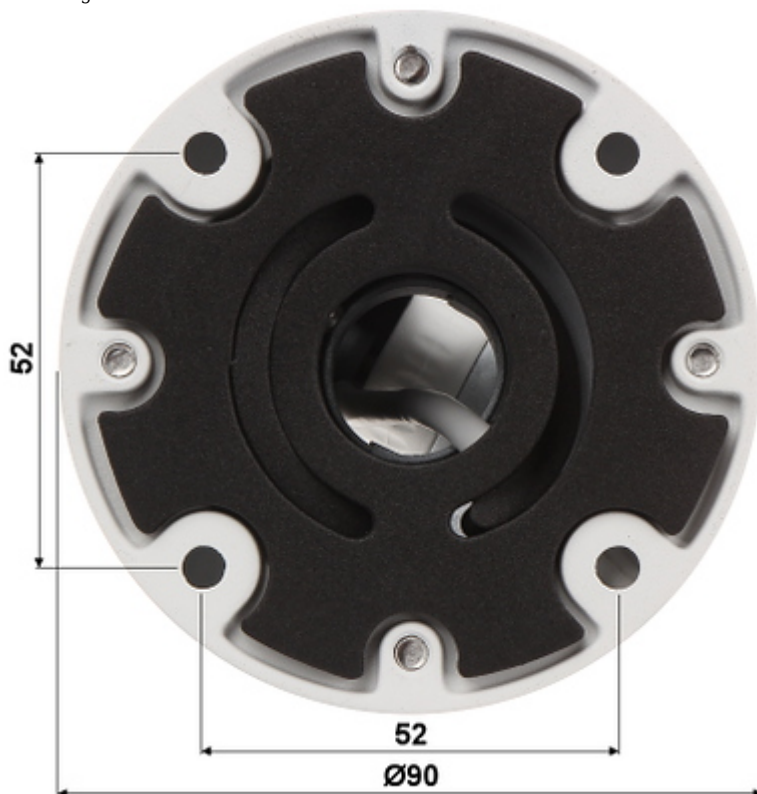

The used Wi-Fi module allows to remote communication with camera for max. distance up to 50 m.

SPECIFICATION

Standard:	TCP/IP
Sensor:	1/2.9 " Sony CMOS IMX323
Matrix size:	2.1 Mpx
Scanning system:	Progressive
Resolution:	<ul style="list-style-type: none">• 2048 x 1536 - 3 Mpx,• 1920 x 1080 - 1080p
Lens:	2.8 ... 12 mm
View angle:	<ul style="list-style-type: none">• 83 ° ... 23 (manufacturer data)• 95 ° ... 35 ° (our tests result)
Range of IR illumination:	60 m
RS-485 interface:	—
Image compression method:	H.265 / H.265+ / H.264 / H.264+ / MJPEG
Alarm inputs / outputs:	—
Audio:	—
Memory card slot:	—
Main stream frame rate:	<ul style="list-style-type: none">• 15 fps @ 3 Mpx• 25 fps @ 1080p
Network interface:	<ul style="list-style-type: none">• 10/100 Base-T (RJ-45)• Wi-Fi : 802.11n/g/b

In the kit:

OUR TESTS

Camera image at artificial illumination (about 30Lux):

Camera image at night conditions with internal built-in IR illuminator on:

Camera image at direct strong light opposite to camera: