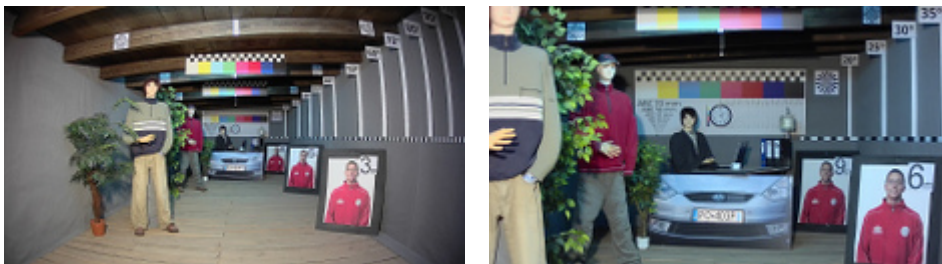

In the kit:

OUR TESTS

Camera image at artificial illumination (about 30Lux):

Camera image at night conditions with internal built-in IR illuminator on:

Camera image at direct strong light opposite to camera: