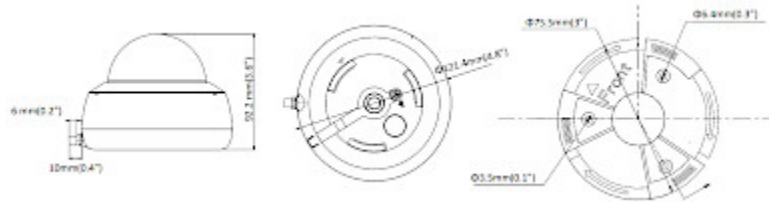

Memory card slot:

Mounting side view:

In the kit:

OUR TESTS

Camera image at artificial illumination (about 30Lux):

Camera image at night conditions with internal built-in IR illuminator on:

Camera image at direct strong light opposite to camera: