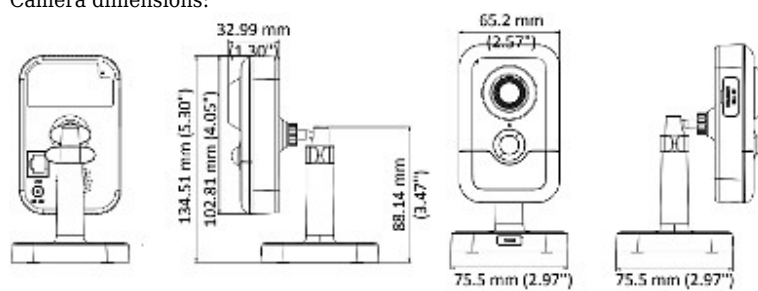

The used Wi-Fi module allows to remote communication with camera for max. distance up to 50 m.

SPECIFICATION

Standard:	TCP/IP
Sensor:	1/2.7 " Progressive Scan CMOS
Matrix size:	2.1 Mpx
Resolution:	1920 x 1080 - 1080p , 1280 x 960 - 1.3 Mpx , 1280 x 720 - 720p
Lens:	2.8 mm
View angle:	114 °
Range of IR illumination:	10 m
Audio:	<ul style="list-style-type: none">• Microphone built-in,• Speakers built-in,• Bi-directional audio streaming support
RS-485 interface:	—
Alarm inputs / outputs:	—
Image compression method:	H.265+ / H.265 / H.264+ / H.264 / MJPEG
Bitrate:	32 ... 16384 kbps
Main stream frame rate:	25 fps @ 1080p
ONVIF:	16.12
Network protocols:	TCP/IP, ICMP, HTTP, HTTPS, FTP, DHCP, DNS, DDNS, RTP, RTSP, RTCP, PPPoE, NTP, UPnP, SMTP, SNMP, IGMP, QoS, IPv6

Mounting side view:

Camera dimensions:

In the kit: