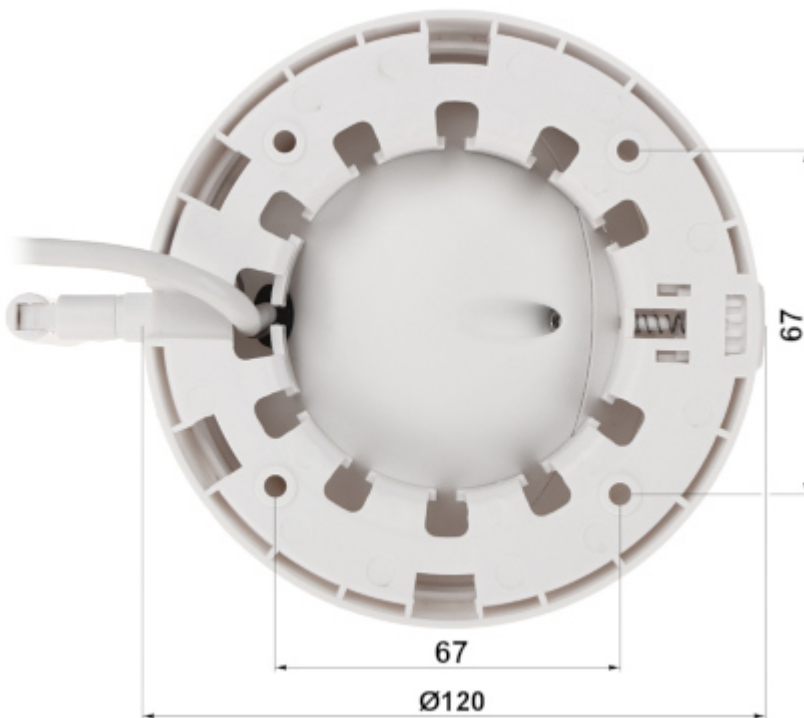

Code: APTI-RF51V3-36W

IP VANDALPROOF CAMERA **APTI-RF51V3-36W** Wi-Fi - 5 Mpx 3.6 mm

Net: **80.31 EUR** Gross: **80.31 EUR**

IP camera with efficient H.264 / H.265 image compression algorithm for clear and smooth video streaming at maximal resolution of 5 MPx.

The used Wi-Fi module allows to remote communication with camera for max. distance up to 50 m.

SPECIFICATION

Standard:	TCP/IP
Sensor:	1/2.5 " Progressive Scan CMOS
Matrix size:	5 Mpx
Resolution:	2592 x 1944 - 5 Mpx , 2560 x 1920 - 4.9 Mpx , 2560 x 1440 - 3.7 Mpx , 1920 x 1080 - 1080p
Lens:	3.6 mm
View angle:	<ul style="list-style-type: none">• 87 ° (manufacturer data)• 75 ° (our tests result)
Range of IR illumination:	30 m
RS-485 interface:	—
Image compression method:	H.265+ / H.265 / H.264 / H.264+ / MJPEG
Alarm inputs / outputs:	—
Audio:	External microphone input
Memory card slot:	Micro SD memory cards up to 256GB support (possible local recording) - Access to the microSD card requires opening the housing
Main stream frame rate:	20 fps @ 5 Mpx 25 fps @ 1080p
Network interface:	<ul style="list-style-type: none">• 10/100 Base-T (RJ-45)• Wi-Fi : 802.11n/g/b

PRESENTATION

Side view:

DELTA-OPTI Monika Matysiak; <https://www.delta.poznan.pl>
POL; 60-713 Poznań; Graniczna 10
e-mail: delta-opti@delta.poznan.pl; tel: +(48) 61 864 69 60

Antenna connector:

Mounting side view:

In the kit:

OUR TESTS

Camera image at artificial illumination (about 30Lux):

Camera image at night conditions with internal built-in IR illuminator on:

Camera image at direct strong light opposite to camera: