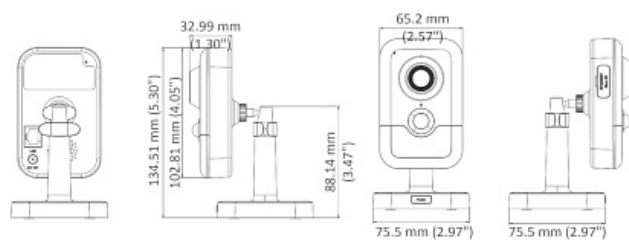

The used Wi-Fi module allows to remote communication with camera for max. distance up to 50 m.

SPECIFICATION

Standard:	TCP/IP
Sensor:	1/2.9 " Progressive Scan CMOS
Matrix size:	5 Mpx
Resolution:	2944 x 1656 - 4.8 Mpx , 2560 x 1440 - 3.7 Mpx , 1920 x 1080 - 1080p 1280 x 720 - 720p
Lens:	2.8 mm
View angle:	97 °
Range of IR illumination:	10 m
Audio:	<ul style="list-style-type: none">• Microphone built-in,• Speaker built-in,• Bi-directional audio streaming support
RS-485 interface:	—
Alarm inputs / outputs:	—
Image compression method:	H.265+ / H.265 / H.264+ / H.264 / MJPEG
Main stream frame rate:	20 fps @ 4.8 Mpx 25 fps @ 3.7 Mpx
WEB Server:	✓
ONVIF:	✓

PRESENTATION

Front view:

Rear view:

Side view:

Memory card slot:

Bottom view:

Dimensions:

In the kit: