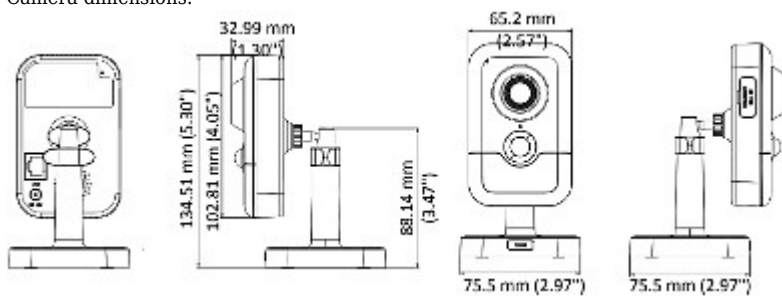

Rear view:

Side view:

Memory card slot:

Mounting side view:

Camera dimensions:

In the kit:

## PACKAGE

Dimensions (L x W x H): 0x0x0 mm	Gross Weight: 0 kg
----------------------------------	--------------------