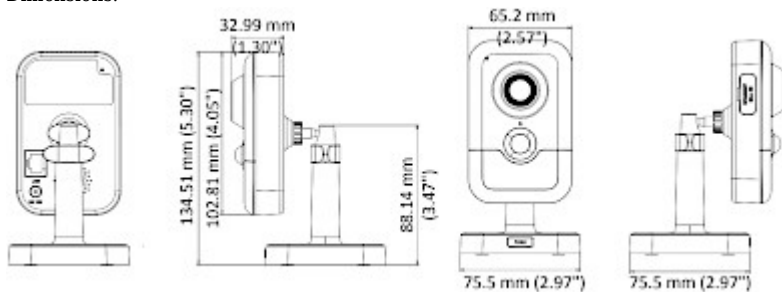

Bottom view:

Dimensions:

In the kit:

PACKAGE

Dimensions (L x W x H): 0x0x0 mm	Gross Weight: 0 kg
----------------------------------	--------------------