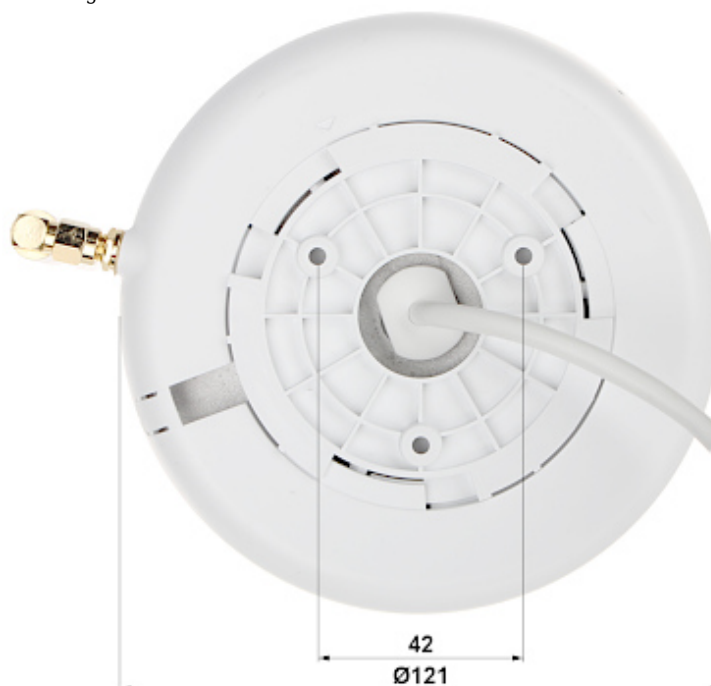

Memory card slot:

Mounting side view:

Camera dimensions:

In the kit:

OUR TESTS

Camera image at artificial illumination (about 30Lux):

Camera image at night conditions with internal built-in IR illuminator on: