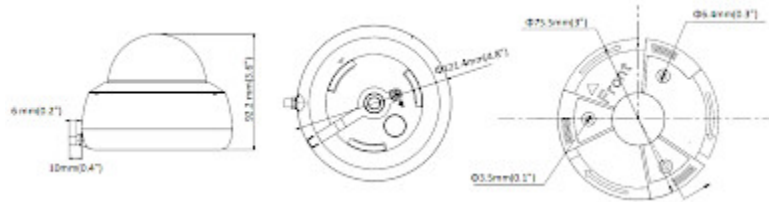

Memory card slot:

Mounting side view:

Camera dimensions:

In the kit:

OUR TESTS

Camera image at artificial illumination (about 30Lux):

Camera image at night conditions with internal built-in IR illuminator on: