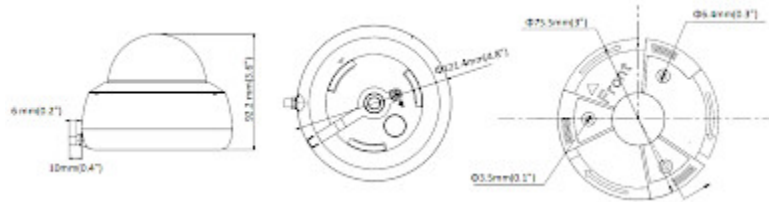

Memory card slot and "Reset" button:

Mounting side view:

Camera dimensions:

In the kit:

OUR TESTS

Camera image at artificial illumination (about 30Lux):

Camera image at night conditions with internal built-in IR illuminator on: