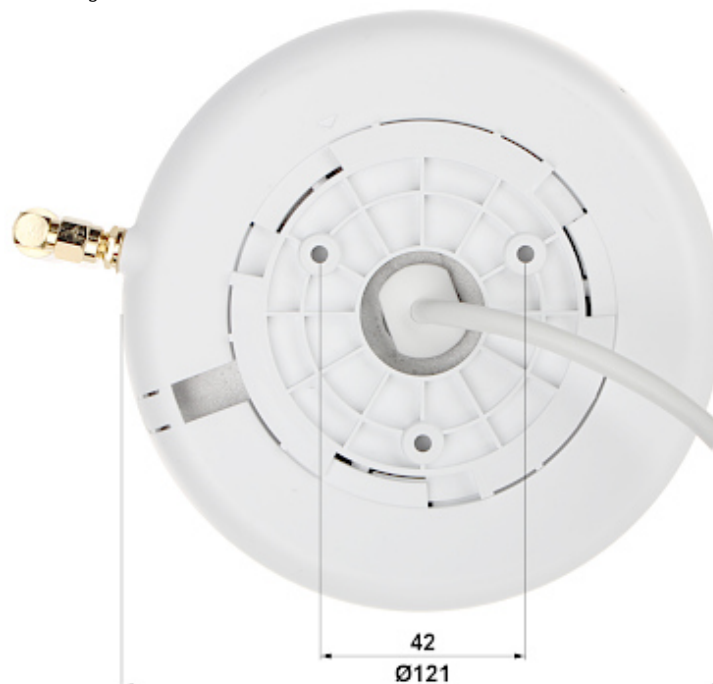

Memory card slot and "Reset" button:

Mounting side view:

Camera dimensions:

In the kit:

OUR TESTS

Camera image at artificial illumination (about 30Lux):

Camera image at night conditions with internal built-in IR illuminator on: