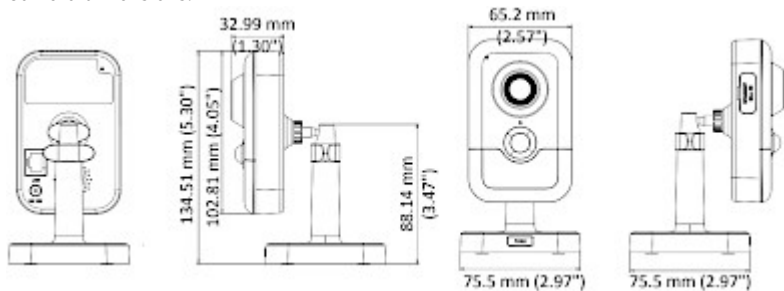

The used Wi-Fi module allows to remote communication with camera for max. distance up to 50 m.

SPECIFICATION

Standard:	TCP/IP
Sensor:	1/2.7 " Progressive Scan CMOS
Matrix size:	2.1 Mpx
Resolution:	1920 x 1080 - 1080p , 1280 x 960 - 1.3 Mpx , 1280 x 720 - 720p
Lens:	2.8 mm
View angle:	114 °
Range of IR illumination:	10 m
Audio:	<ul style="list-style-type: none">• Microphone built-in,• Speaker built-in,• Bi-directional audio streaming support
RS-485 interface:	—
Alarm inputs / outputs:	—
Image compression method:	H.265+ / H.265 / H.264+ / H.264 / MJPEG
Main stream frame rate:	25 fps @ 1080p
ONVIF:	✓
Network protocols:	TCP/IP, ICMP, HTTP, HTTPS, FTP, DHCP, DNS, DDNS, RTP, RTSP, RTCP, PPPoE, NTP, UPnP, SMTP, SNMP, IGMP, QoS, IPv6
Network interface:	<ul style="list-style-type: none">• 10/100 Base-T (RJ-45)• Wi-Fi : IEEE 802.11 b/g/n

PRESENTATION

Front view:

DELTA-OPTI Monika Matysiak; <https://www.delta.poznan.pl>
POL; 60-713 Poznań; Graniczna 10
e-mail: delta-opti@delta.poznan.pl; tel: +(48) 61 864 69 60

Rear view:

Side view:

Memory card slot:

Mounting side view:

Camera dimensions:

In the kit:

PACKAGE

Dimensions (L x W x H): 0x0x0 mm	Gross Weight: 0 kg
----------------------------------	--------------------