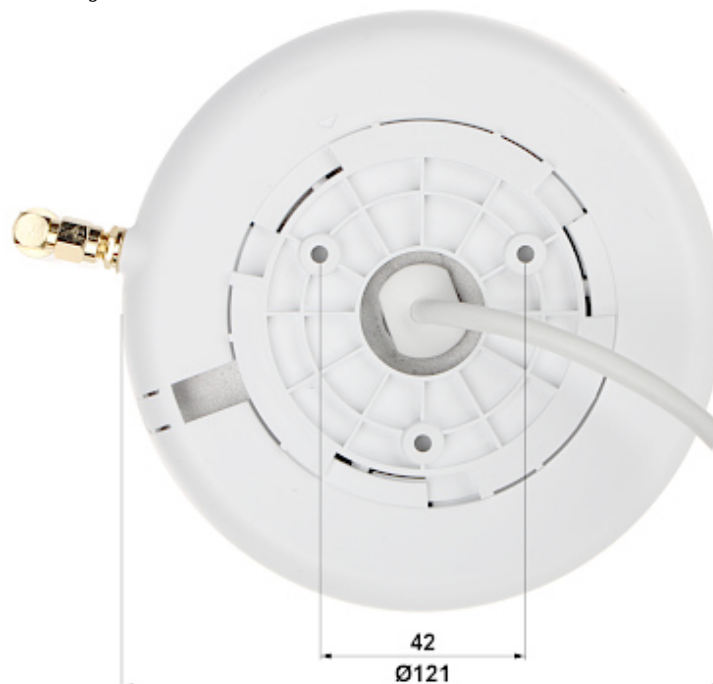

The used Wi-Fi module allows to remote communication with camera for max. distance up to 50 m.

SPECIFICATION

Standard:	TCP/IP
Sensor:	1/3 " Progressive Scan CMOS
Matrix size:	4 Mpx
Resolution:	2560 x 1440 - 3.7 Mpx , 2304 x 1296 - 3 Mpx , 1920 x 1080 - 1080p , 1280 x 720 - 720p
Lens:	2.8 mm
View angle:	<ul style="list-style-type: none">• 100 ° (manufacturer data)• 92 ° (our tests result)
Range of IR illumination:	30 m
RS-485 interface:	—
Image compression method:	H.265+ / H.265 / H.264+ / H.264 / MJPEG
Alarm inputs / outputs:	—
Audio:	<ul style="list-style-type: none">• Microphone built-in,• Audio transmission via network
Memory card slot:	Micro SD memory cards up to 128GB support (possible local recording)
Main stream frame rate:	<ul style="list-style-type: none">• 20 fps @ 3.7 Mpx• 25 fps @ 3 Mpx
Network interface:	10/100 Base-T (RJ-45)

Memory card slot and "Reset" button:

Mounting side view:

Camera dimensions:

In the kit:

OUR TESTS

Camera image at artificial illumination (about 30Lux):

Camera image at night conditions with internal built-in IR illuminator on: