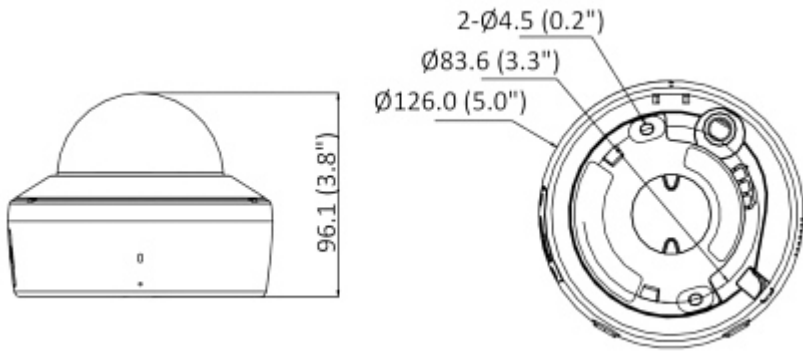

Dimensions: