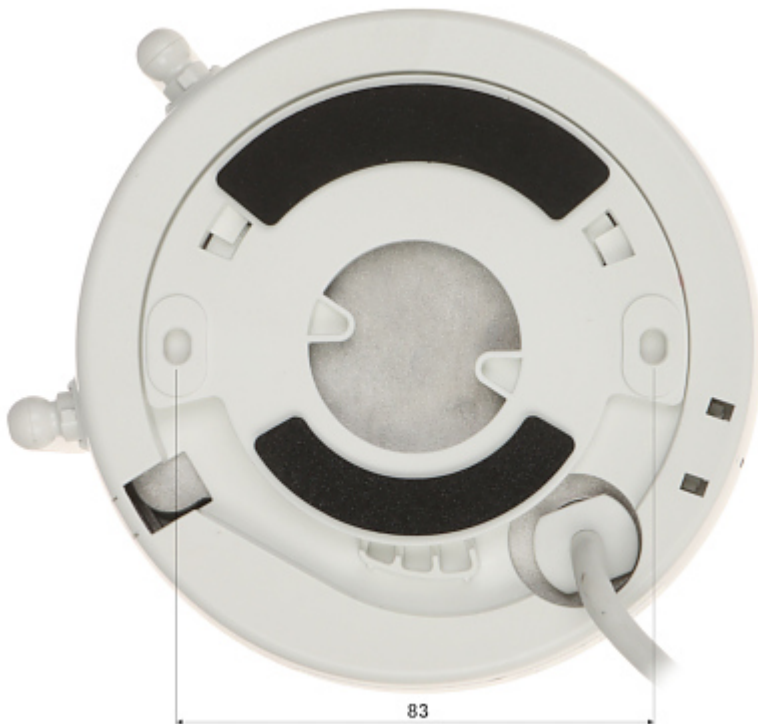

Bottom view: