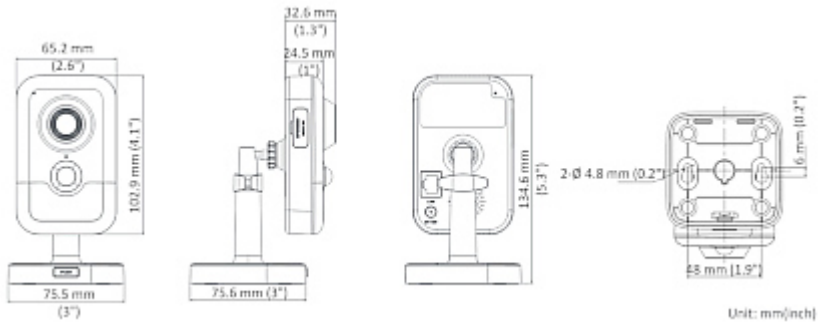

The used Wi-Fi module allows to remote communication with camera for max. distance up to 50 m.

SPECIFICATION

Standard:	TCP/IP
Sensor:	1/2.7 " Progressive Scan CMOS
Matrix size:	2.1 Mpx
Resolution:	1920 x 1080 - 1080p , 1280 x 720 - 720p
Lens:	2.8 mm
View angle:	107 °
Range of IR illumination:	10 m
Audio:	<ul style="list-style-type: none">• Microphone built-in,• Speaker built-in,• Bi-directional audio streaming support
RS-485 interface:	—
Alarm inputs / outputs:	—
Image compression method:	H.265+ / H.265 / H.264+ / H.264 / MJPEG
Main stream frame rate:	25 fps @ 1080p
ONVIF:	✓
Network protocols:	TCP/IP, ICMP, DHCP, DNS, DDNS, RTP, RTSP, UPnP, SMTP, IGMP, IPv6, UDP, QoS, Bonjour
Network interface:	<ul style="list-style-type: none">• 10/100 Base-T (RJ-45)• Wi-Fi : IEEE 802.11 b/g/n

Mounting side view:

Camera dimensions:

In the kit:

PACKAGE

Dimensions (L x W x H): 0x0x0 mm	Gross Weight: 0 kg
----------------------------------	--------------------