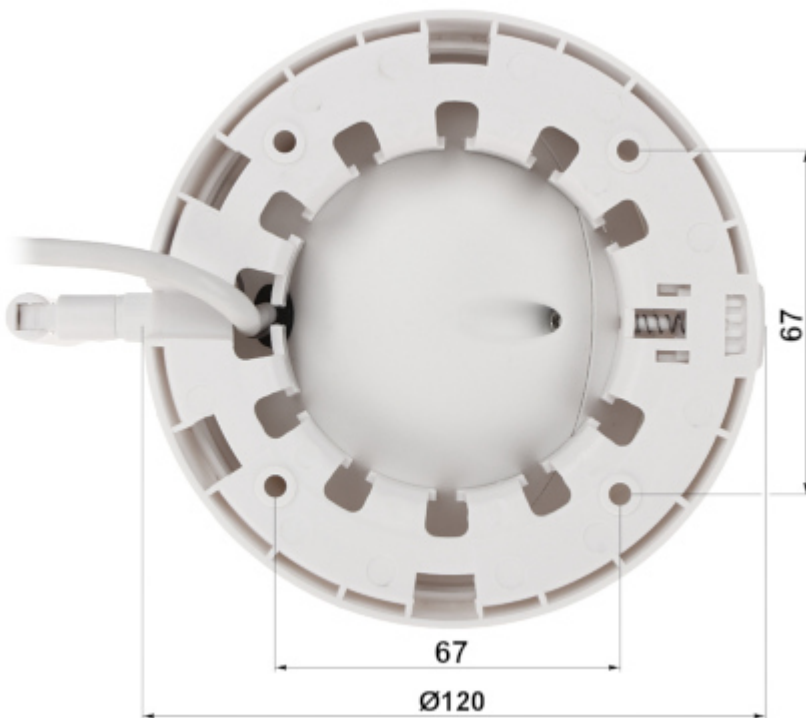

The used Wi-Fi module allows to remote communication with camera for max. distance up to 50 m.

SPECIFICATION

Standard:	TCP/IP
Sensor:	1/3 " Progressive Scan CMOS
Matrix size:	4 Mpx
Resolution:	2688 x 1512 - 4 Mpx , 2560 x 1440 - 3.7 Mpx , 1920 x 1080 - 1080p , 1280 x 720 720p
Lens:	3.6 mm
View angle:	<ul style="list-style-type: none">• 77 ° (manufacturer data)• 72 ° (our tests result)
Range of IR illumination:	30 m
RS-485 interface:	—
Image compression method:	H.265+ / H.265 / H.264 / H.264+ / MJPEG
Alarm inputs / outputs:	—
Audio:	—
Memory card slot:	—
Main stream frame rate:	20 fps @ 5 Mpx 25 fps @ 1080p
Network interface:	<ul style="list-style-type: none">• 10/100 Base-T (RJ-45),• Wi-Fi : 802.11n/g/b

PRESENTATION

Side view:

DELTA-OPTI Monika Matysiak; <https://www.delta.poznan.pl>
POL; 60-713 Poznań; Graniczna 10
e-mail: delta-opti@delta.poznan.pl; tel: +(48) 61 864 69 60

Antenna connector:

Mounting side view:

Camera image at night conditions with internal built-in IR illuminator on:

Camera image at direct strong light opposite to camera:

PACKAGE

Dimensions (L x W x H): 0x0x0 mm	Gross Weight: 0 kg
----------------------------------	--------------------