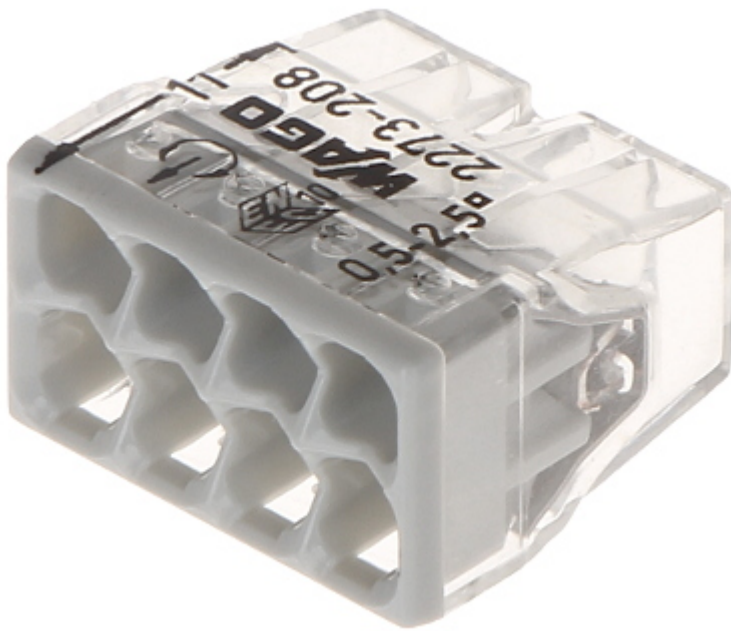

Connectors: