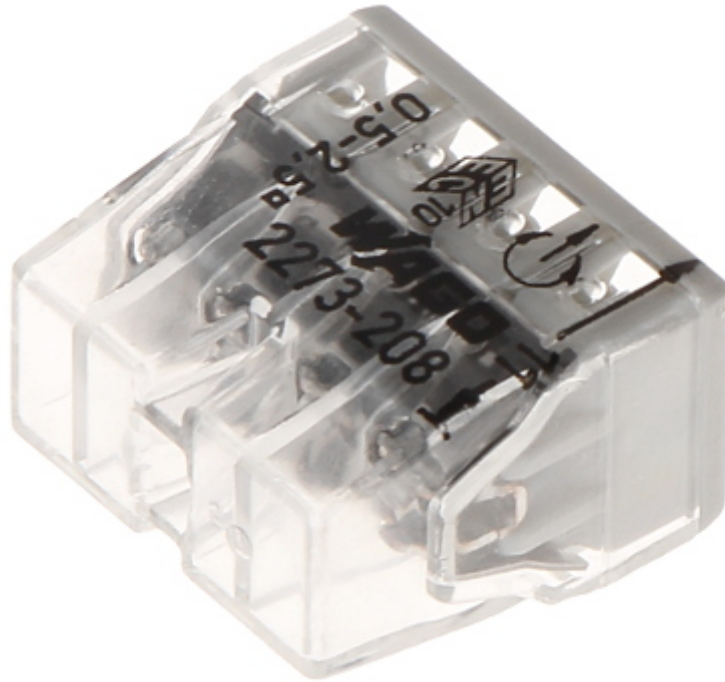

Code: KE-2273-208/WAGO

## CONNECTOR STRIP **KE-2273-208/WAGO**

Net: **0.45 EUR** Gross: **0.55 EUR**

### SPECIFICATION

Number of terminal pairs:	1
Connector type:	8 x spring terminal
Wire gauge:	0.5 ... 2.5 mm <sup>2</sup> - Wire
Nominal voltage:	450 V
Rated current:	24 A
Color:	Light gray
Dimensions:	18 x 16.7 x 10.4 mm
Guarantee:	2 years