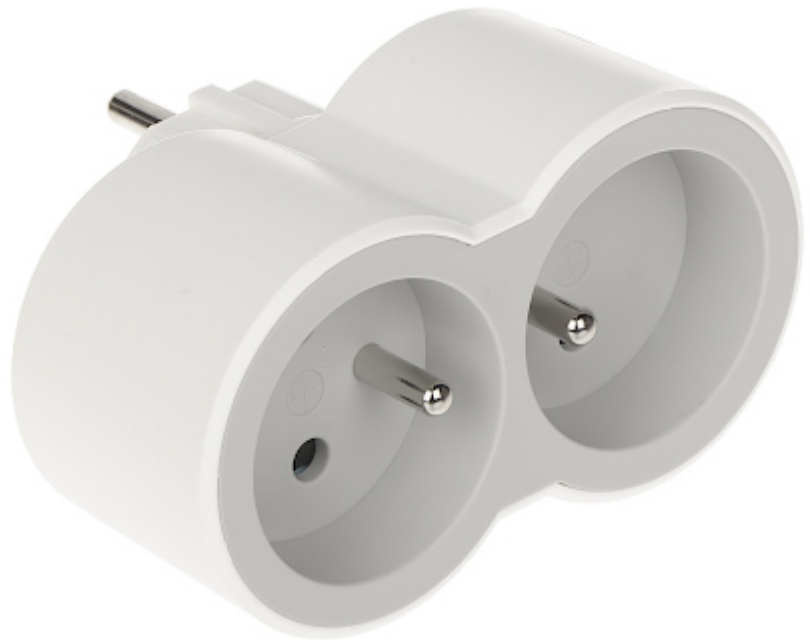

Code: LE-049431

# MULTI-SOCKET PLUG **LE-049431** 3680 W LEGRAND

Net: **5.23 EUR** Gross: **5.23 EUR**

Vertical multi-socket plug.

## SPECIFICATION

Rated voltage:	230 V / 50 Hz
Maximal total load:	3680 W
Total maximal current:	16 A
Number of outlets:	2 pcs 2P+Z
Socket type:	CEE 7/5
Plug type:	CEE 7/7
Grounding:	✓
Housing:	Plastic
Color:	White / Gray
Weight:	0.084 kg
Dimensions:	97 x 53 x 78 mm
Manufacturer / Brand:	LEGRAND
Guarantee:	2 years