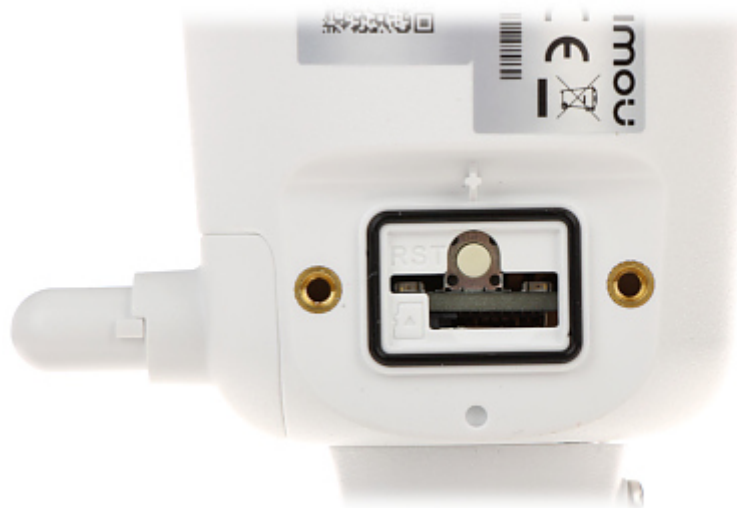

Code: IPC-G22-IMOU

IP CAMERA **IPC-G22-IMOU** Wi-Fi BULLET LITE - 1080p 2.8 mm

Net: **40.35 EUR** Gross: **49.63 EUR**

The cameras of the IMOU series have been designed with special care to simplify the configuration and operation. In combination with the user friendly IMOU platform, the IMOU series devices allow anyone to create a simple and effective surveillance system.

DELTA-OPTI Monika Matysiak; <https://www.delta.poznan.pl>
POL; 60-713 Poznań; Graniczna 10
e-mail: delta-opti@delta.poznan.pl; tel: +(48) 61 864 69 60

Default admin user / password:	admin / - The administrator password should be set at the first start
Default IP address:	DHCP
Web browser access ports:	—
PC client access ports:	—
Mobile client access ports:	—
Port ONVIF:	—
RTSP URL:	—
Memory card slot:	Micro SD memory cards up to 128GB support (possible local recording)
Main features:	<ul style="list-style-type: none"> • Wi-Fi module - IEEE 802.11 b/g/n, Range : 50 m (open area) • Motion Detection • D-ZOOM - Digital Zoom : 16x
Power supply:	12 V DC / 1 A (power adapter included)
Power consumption:	< 4.8 W
"Index of Protection":	IP67
Weight:	0.24 kg
Dimensions:	Ø 70 x 165 mm
Supported languages:	—
Manufacturer / Brand:	DAHUA
Guarantee:	2 years

PRESENTATION

Front view:

Side view:

Memory card slot:

Mounting side view:

In the kit:

OUR OPINIONS

- Very small camera dimensions.