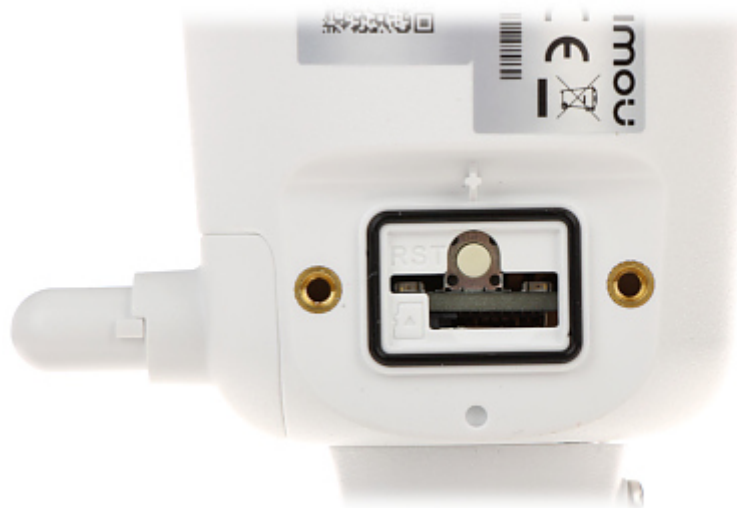

DELTA-OPTI Monika Matysiak; <https://www.delta.poznan.pl>  
POL; 60-713 Poznań; Graniczna 10  
e-mail: [delta-opti@delta.poznan.pl](mailto:delta-opti@delta.poznan.pl); tel: +(48) 61 864 69 60

Default admin user / password:	admin / - The administrator password should be set at the first start
Default IP address:	DHCP
Web browser access ports:	—
PC client access ports:	—
Mobile client access ports:	—
Port ONVIF:	—
RTSP URL:	—
Memory card slot:	Micro SD memory cards up to 128GB support (possible local recording)
Main features:	<ul style="list-style-type: none"> <li>• Wi-Fi module - IEEE 802.11 b/g/n, Range : 50 m (open area)</li> <li>• Motion Detection</li> <li>• D-ZOOM - Digital Zoom : 16x</li> </ul>
Power supply:	12 V DC / 1 A (power adapter included)
Power consumption:	< 4.8 W
"Index of Protection":	IP67
Weight:	0.24 kg
Dimensions:	Ø 70 x 165 mm
Supported languages:	—
Manufacturer / Brand:	DAHUA
Guarantee:	2 years

## PRESENTATION

Front view:

Side view:

Memory card slot:

Mounting side view:

In the kit: