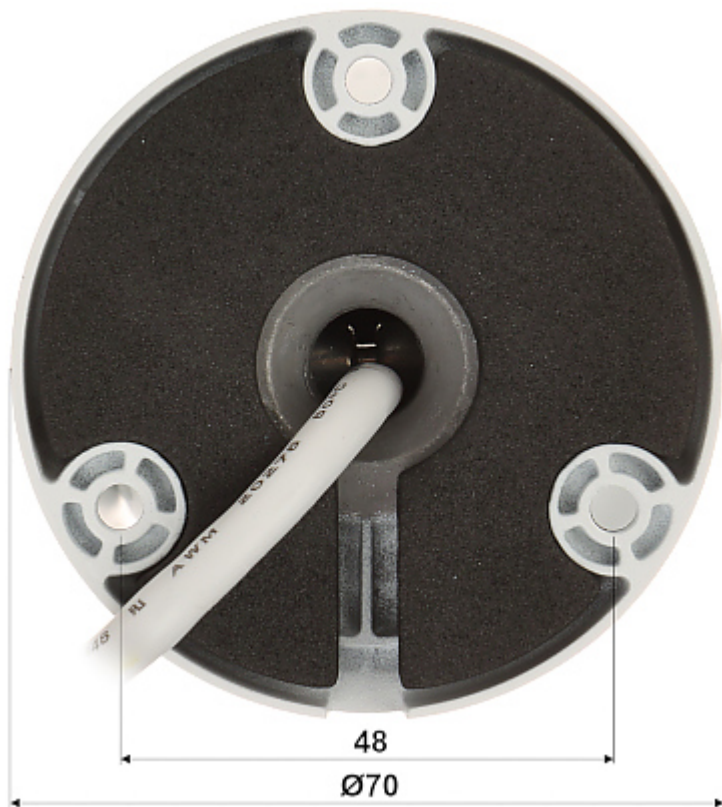

Code: IPC-F22FEP

IP CAMERA **IPC-F22FEP** Wi-Fi BULLET 2 Full-Color - 1080p 2.8 mm

Net: **46.77 EUR** Gross: **57.53 EUR**

The cameras of the IMOU series have been designed with special care to simplify the configuration and operation. In combination with the user friendly IMOU platform, the IMOU series devices allow anyone to create a simple and effective surveillance system.

PRESENTATION

Front view:

Side view:

Bottom view:

Memory card slot:

Mounting side view:

In the kit:

OUR OPINIONS

- Very small camera dimensions.

PACKAGE

Dimensions (L x W x H): 0x0x0 mm	Gross Weight: 0 kg
----------------------------------	--------------------