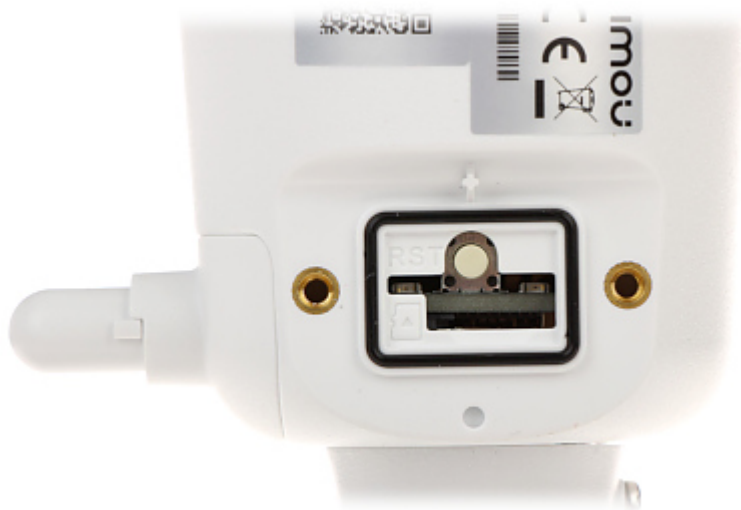

PC client access ports:	—
Mobile client access ports:	—
Port ONVIF:	—
RTSP URL:	—
Memory card slot:	Micro SD memory cards up to 128GB support (possible local recording)
Main features:	<ul style="list-style-type: none"> • Wi-Fi Module - IEEE 802.11 b/g/n, Range : 50 m (open area) • Motion Detection • D-ZOOM - Digital Zoom : 16x • RESET button
Power supply:	12 V DC / 1 A (power adapter included)
Power consumption:	< 4.8 W
"Index of Protection":	IP67
Weight:	0.24 kg
Dimensions:	Ø 70 x 165 mm
Supported languages:	—
General information:	
Connecting cable:	—
Country of origin:	China
Manufacturer / Brand:	IMOU
Guarantee:	2 years

PRESENTATION

DVR:

Front view:

Rear view:
CAMERA:

Side view:

Memory card slot and "Reset" button:

Camera mounting side view:

In the kit: