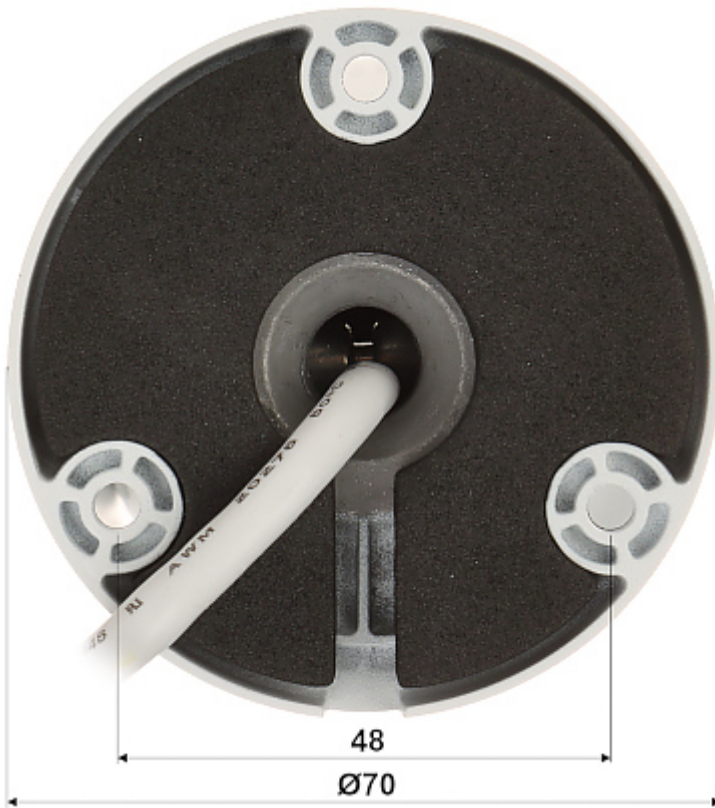

SPECIFICATION

Standard:	TCP/IP
Sensor:	1/2.8 " Progressive Scan CMOS
Matrix size:	2.1 Mpx
Resolution:	1920 x 1080 - 1080p
Lens:	3.6 mm
View angle:	91 °
White light LED illuminator range:	30 m
Audio:	<ul style="list-style-type: none">• Microphone built-in,• Speaker built-in,• Alarm siren 110 dB• Audio transmission via network• Bi-directional audio streaming support
Image compression method:	H.265 / H.264
Main stream frame rate:	25 fps @ 1080p
Network protocols:	TCP, DHCP
ONVIF:	✓
Network interface:	<ul style="list-style-type: none">• Ethernet : 100 Mbps• Wi-Fi IEEE 802.11 b/g/n - 2.4 GHz
WEB Server:	—
Mobile phones support:	Access by a cloud (P2P) <ul style="list-style-type: none">• Android: Free application IMOU• iOS (iPhone): Free application IMOU

Default admin user / password:	admin / - The administrator password should be set at the first start
Default IP address:	DHCP
Web browser access ports:	—
PC client access ports:	—
Mobile client access ports:	—
Port ONVIF:	—
RTSP URL:	—
Memory card slot:	Micro SD memory cards up to 256GB support (possible local recording)
Main features:	<ul style="list-style-type: none"> • Wi-Fi module - IEEE 802.11 b/g/n, • MIMO technology - increases the throughput of wireless link (multiple antennas transmission) • Motion Detection • People detection • Alarm notifications - Sending instant motion-activated alerts to mobile phone • D-ZOOM - Digital Zoom : 16x • LED Floodlight • Full Color - colorful night mode • Built-in alarm siren • Light and sound alarm • Active deterrence function • IMOU Cloud • RESET button
Power supply:	12 V DC / 1 A (power adapter included)
Power consumption:	< 10 W
"Index of Protection":	IP67
Weight:	0.46 kg
Dimensions:	152 x 74 x 74 mm
Supported languages:	—
Manufacturer / Brand:	DAHUA / IMOU
Guarantee:	2 years

PRESENTATION

Front view:

Side view:

Memory card slot:

Mounting side view:

In the kit:

OUR OPINIONS

- Very small camera dimensions.