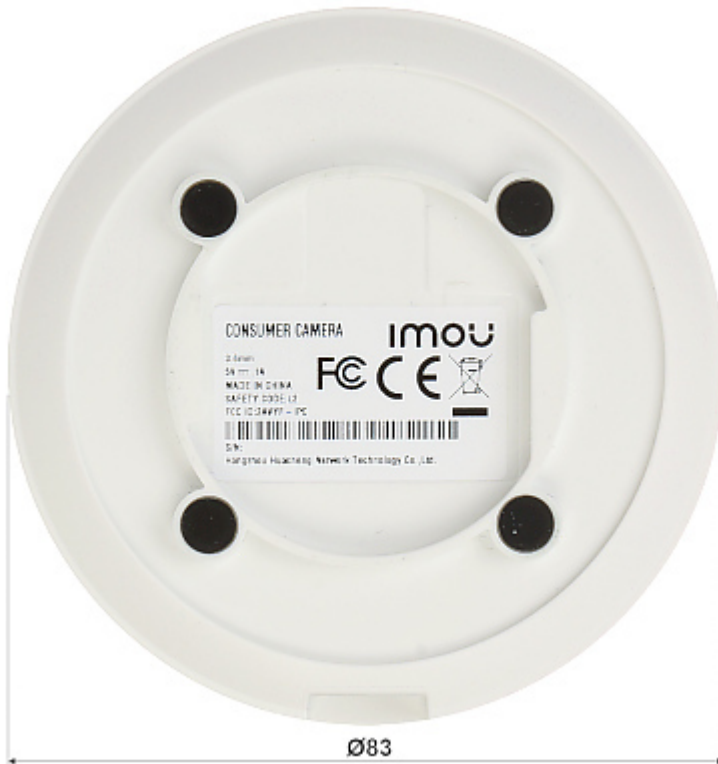

Rear view:

Power connector:

Bottom view:

In the kit:

OUR OPINIONS

- o Very small camera dimensions.

PACKAGE

Dimensions (L x W x H): 0x0x0 mm	Gross Weight: 0 kg
----------------------------------	--------------------