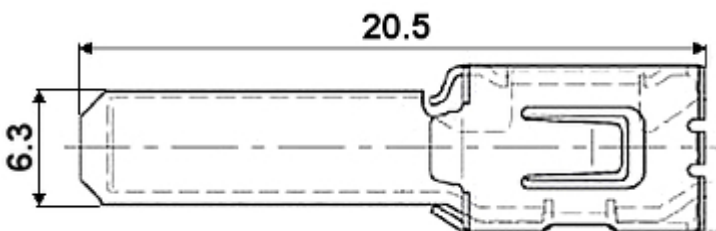

Code: KSW-6.3/2.5*P100

MALE CONNECTOR **KSW-6.3/2.5*P100**

Net: 4.75 EUR Gross: 4.75 EUR

SPECIFICATION

In package:	100 pcs The price for package
Application:	Stranded wires
External width:	6.3 mm
Cross section:	1 ... 2.5 mm ²
Material:	Brass
Dimensions:	20.5 x 8.5 x 4.6 mm
Guarantee:	2 years

PRESENTATION

Dimensions:

Female connector and suitable male connector:

Package:

PACKAGE

Dimensions (L x W x H): 0x0x0 mm	Gross Weight: 0 kg
----------------------------------	--------------------