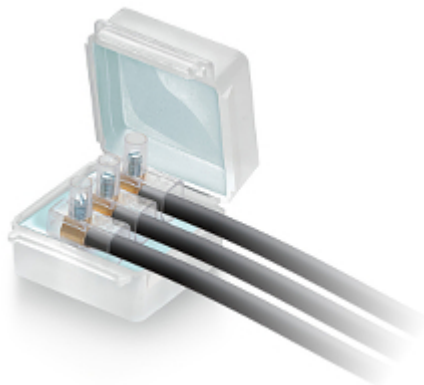

# JUNCTION BOX GELBOX **BAR-MP** IP68 RayTech

Net: **47.54 EUR** Gross: **58.47 EUR**

Universal mounting box filled with gel, allowing the connection of electrical, telephone, signal, antenna cables, etc. according to IP68 Protection Class. The box is perfect to use in areas with high moisture and underground (for example in electrical garden installations). The box can be easily mounted in both a horizontal and vertical positions - there is no danger of flowing out the gel.

The gel used to seal is not harmful to humans, environmentally safe, and easily removable when it is necessary to modify the connection.

## PRESENTATION

Internal view:

Package:

Example of application:  
:

## OUR TESTS

The gel completely covers connector, so it is completely isolated from the external environment:

: