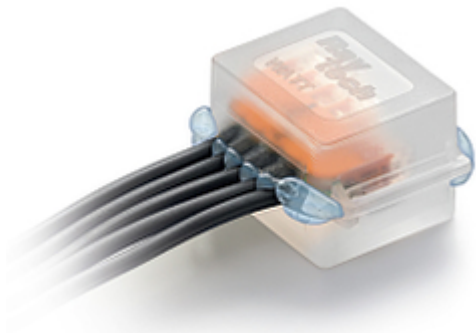

# JUNCTION BOX GELBOX **BAR-MP** IP68 RayTech

Net: **47.54 EUR** Gross: **58.47 EUR**

Universal mounting box filled with gel, allowing the connection of electrical, telephone, signal, antenna cables, etc. according to IP68 Protection Class. The box is perfect to use in areas with high moisture and underground (for example in electrical garden installations). The box can be easily mounted in both a horizontal and vertical positions - there is no danger of flowing out the gel.

## PRESENTATION

Internal view:

Package:

Example of application:  
:

## OUR TESTS

The gel completely covers connector, so it is completely isolated from the external environment:

: