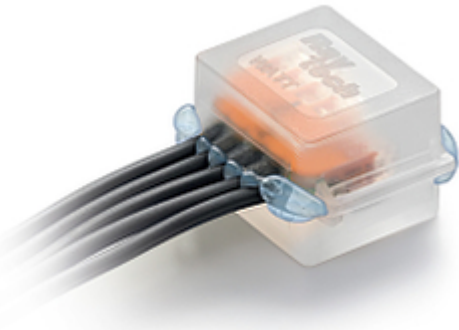

Code: WATT

JUNCTION BOX GELBOX **WATT** IP68 RayTech

Net: 5.25 EUR Gross: 6.46 EUR

Universal mounting box filled with gel, allowing the connection of electrical, telephone, signal, antenna cables, etc. according to IP68 Protection Class. The box is perfect to use in areas with high moisture and underground (for example in electrical garden installations). The box can be easily mounted in both a horizontal and vertical positions - there is no danger of flowing out the gel. The gel used to seal is not harmful to humans, environmentally safe, and easily removable when it is necessary to modify the connection.

PRESENTATION

Internal view:

Package:

Example of application:

:

OUR TESTS

The gel completely covers connector, so it is completely isolated from the external environment:

: