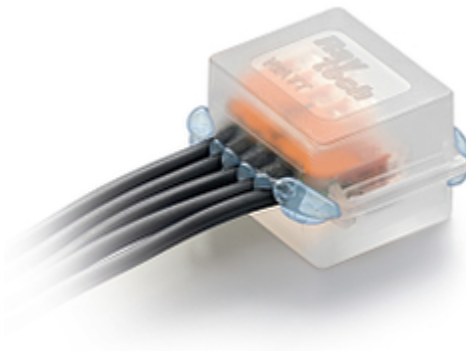

Code: WATT

JUNCTION BOX GELBOX **WATT** IP68 RayTech

Net: 24.11 PLN Gross: 29.66 PLN

Universal mounting box filled with gel, allowing the connection of electrical, telephone, signal, antenna cables, etc. according to IP68 Protection Class. The box is perfect to use in areas with high moisture and underground (for example in electrical garden installations). The box can be easily mounted in both a horizontal and vertical positions - there is no danger of flowing out the gel. The gel used to seal is not harmful to humans, environmentally safe, and easily removable when it is necessary to modify the connection.

:

OUR TESTS

The gel completely covers connector, so it is completely isolated from the external environment:

: