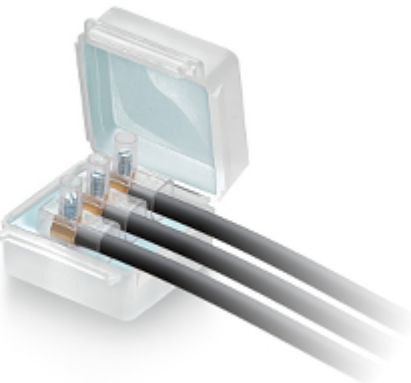

Code: WATT

JUNCTION BOX GELBOX **WATT** IP68 RayTech

Net: 5.25 EUR Gross: 6.46 EUR

Universal mounting box filled with gel, allowing the connection of electrical, telephone, signal, antenna cables, etc. according to IP68 Protection Class. The box is perfect to use in areas with high moisture and underground (for example in electrical garden installations). The box can be easily mounted in both a horizontal and vertical positions - there is no danger of flowing out the gel. The gel used to seal is not harmful to humans, environmentally safe, and easily removable when it is necessary to modify the connection.

PRESENTATION

Internal view:

Package:

Example of application:

:

OUR TESTS

The gel completely covers connector, so it is completely isolated from the external environment:

: