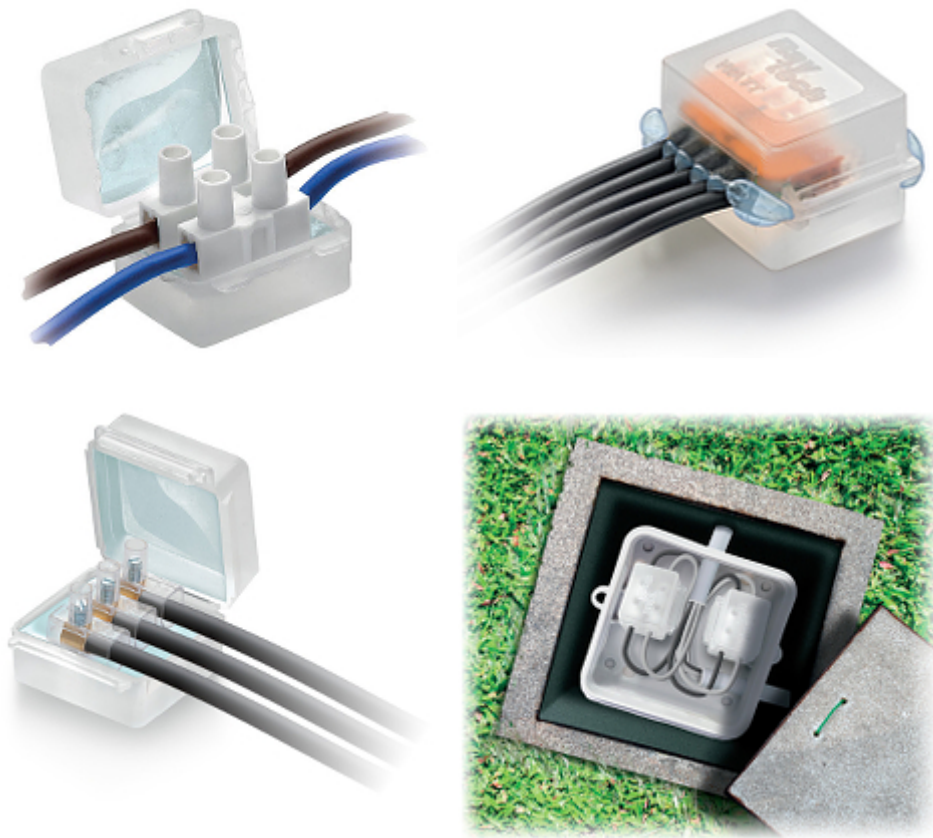

Code: WATT-MP

JUNCTION BOX GELBOX **WATT-MP** IP68 RayTech

Net: 215.00 PLN Gross: 264.45 PLN

Universal mounting box filled with gel, allowing the connection of electrical, telephone, signal, antenna cables, etc. according to IP68 Protection Class. The box is perfect to use in areas with high moisture and underground (for example in electrical garden installations). The box can be easily mounted in both a horizontal and vertical positions - there is no danger of flowing out the gel. The gel used to seal is not harmful to humans, environmentally safe, and easily removable when it is necessary to modify the connection.

PRESENTATION

Internal view:

Package:

Example of application:

:

OUR TESTS

The gel completely covers connector, so it is completely isolated from the external environment:

: