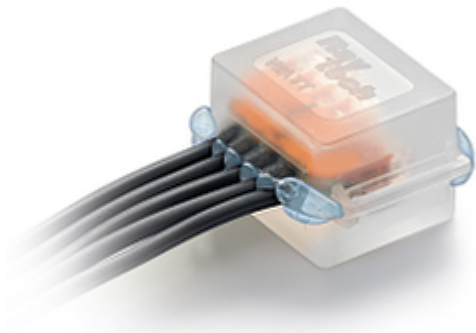

Code: JOULE

JUNCTION BOX GELBOX **JOULE** IP68 RayTech

Net: **4.41 EUR** Gross: **5.42 EUR**

Universal mounting box filled with gel, allowing the connection of electrical, telephone, signal, antenna cables, etc. according to IP68 Protection Class. The box is perfect to use in areas with high moisture and underground (for example in electrical garden installations). The box can be easily mounted in both a horizontal and vertical positions - there is no danger of flowing out the gel.

The gel used to seal is not harmful to humans, environmentally safe, and easily removable when it is necessary to modify the connection.

SPECIFICATION

Voltage insulation:	1 kV
"Index of Protection":	IP68
Weight:	0.040
Internal dimensions:	33 x 52 x 26 mm
Manufacturer / Brand:	RayTech
Guarantee:	2 years

OUR TESTS

The gel completely covers connector, so it is completely isolated from the external environment:

:

PACKAGE

Dimensions (L x W x H): 0x0x0 mm	Gross Weight: 0 kg
----------------------------------	--------------------