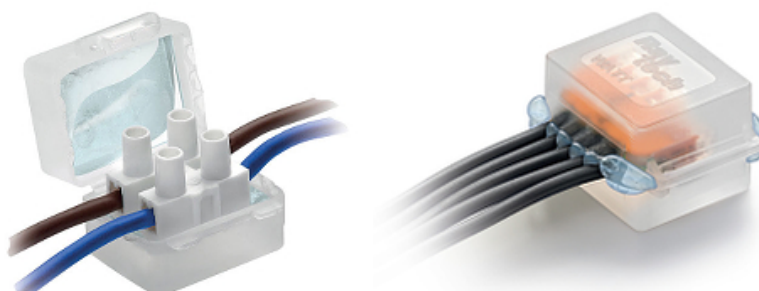

## JUNCTION BOX GELBOX **JOULE** IP68 RayTech

Net: **4.70 EUR** Gross: **5.78 EUR**

Universal mounting box filled with gel, allowing the connection of electrical, telephone, signal, antenna cables, etc. according to IP68 Protection Class. The box is perfect to use in areas with high moisture and underground (for example in electrical garden installations). The box can be easily mounted in both a horizontal and vertical positions - there is no danger of flowing out the gel.

The gel used to seal is not harmful to humans, environmentally safe, and easily removable when it is necessary to modify the connection.

## OUR TESTS

The gel completely covers connector, so it is completely isolated from the external environment:

: