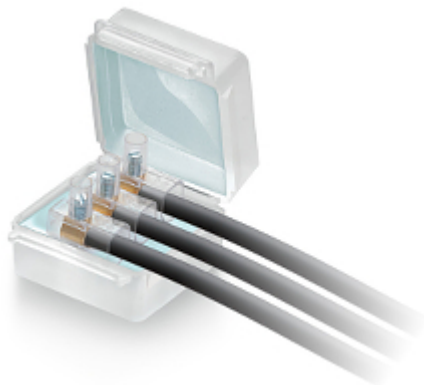

Code: JOULE

JUNCTION BOX GELBOX **JOULE** IP68 RayTech

Net: **4.41 EUR** Gross: **5.42 EUR**

Universal mounting box filled with gel, allowing the connection of electrical, telephone, signal, antenna cables, etc. according to IP68 Protection Class. The box is perfect to use in areas with high moisture and underground (for example in electrical garden installations). The box can be easily mounted in both a horizontal and vertical positions - there is no danger of flowing out the gel.

The gel used to seal is not harmful to humans, environmentally safe, and easily removable when it is necessary to modify the connection.

SPECIFICATION

Voltage insulation:	1 kV
"Index of Protection":	IP68
Weight:	0.040
Internal dimensions:	33 x 52 x 26 mm
Manufacturer / Brand:	RayTech
Guarantee:	2 years

OUR TESTS

The gel completely covers connector, so it is completely isolated from the external environment:

:

PACKAGE

Dimensions (L x W x H): 0x0x0 mm	Gross Weight: 0 kg
----------------------------------	--------------------