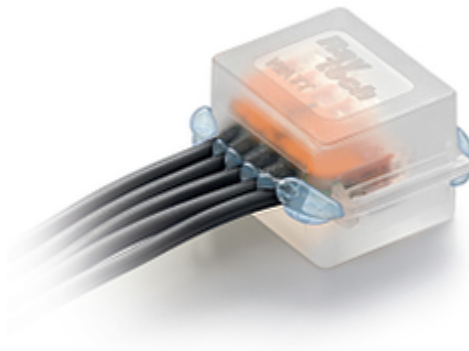

Code: JOULE-MP

JUNCTION BOX GELBOX **JOULE-MP** IP68 RayTech

Net: **66.13 EUR** Gross: **81.34 EUR**

Universal mounting box filled with gel, allowing the connection of electrical, telephone, signal, antenna cables, etc. according to IP68 Protection Class. The box is perfect to use in areas with high moisture and underground (for example in electrical garden installations). The box can be easily mounted in both a horizontal and vertical positions - there is no danger of flowing out the gel.

The gel used to seal is not harmful to humans, environmentally safe, and easily removable when it is necessary to modify the connection.

SPECIFICATION

In package:	20 pcs The price for package
Voltage insulation:	1 kV
"Index of Protection":	IP68
Weight:	0.040
Internal dimensions:	33 x 52 x 26 mm
Manufacturer / Brand:	RayTech
Guarantee:	2 years

PRESENTATION

Internal view:

Package:

Example of application:

:

OUR TESTS

The gel completely covers connector, so it is completely isolated from the external environment:

: