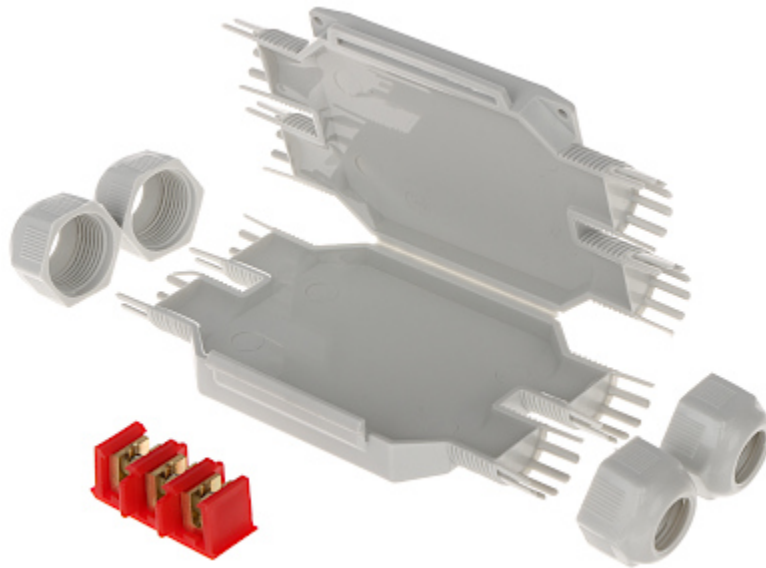

Example of application:

:

In the kit: