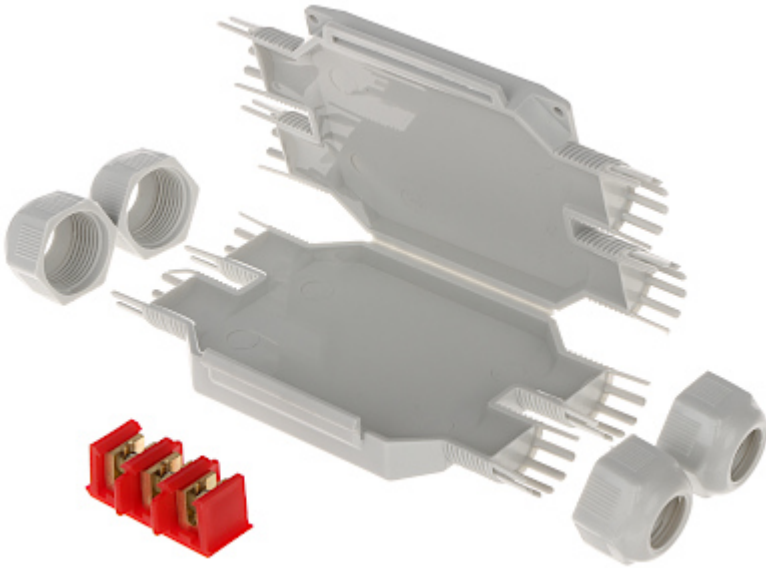

Example of application:

:

In the kit: