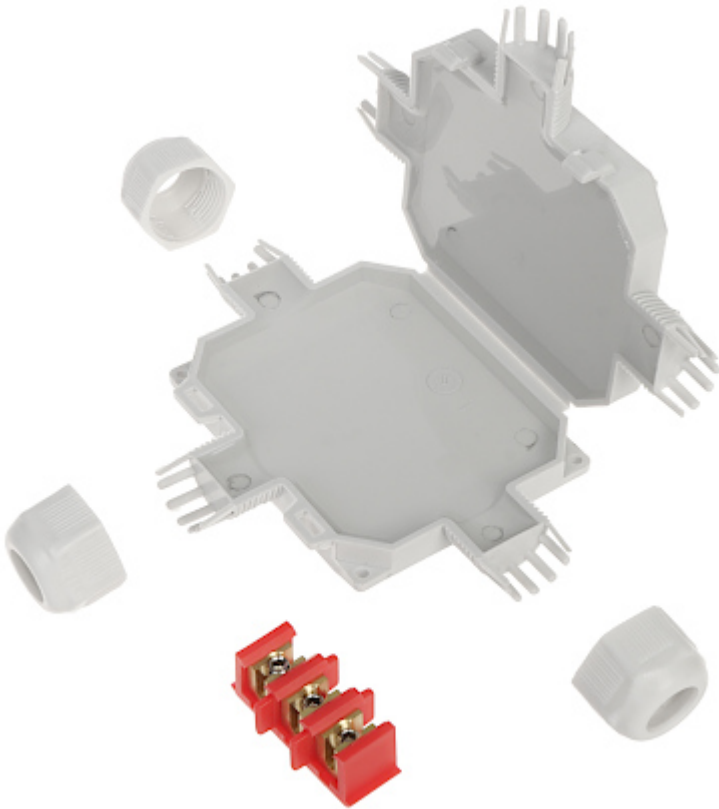

Example of application:

:

In the kit:

Package: