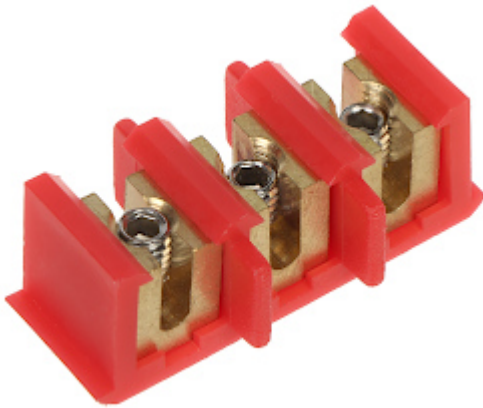

Example of application:

:

In the kit: