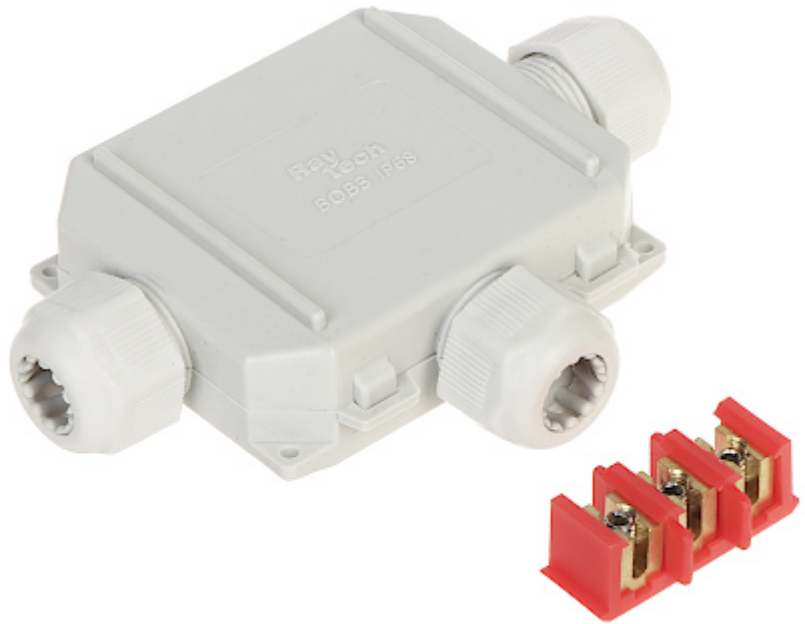

Code: BOB3

JUNCTION BOX GELBOX **BOB3** IP68 / IP69K RayTech

Net: 20.70 EUR Gross: 20.70 EUR

Mounting box filled with gel, dedicated for connecting electric wires. The product meets the IP68 tightness class. The box is perfect to use in areas with high moisture and underground (for example in electrical garden installations). The box can be easily mounted in both a horizontal and vertical positions - there is no danger of flowing out the gel.

The gel used to seal is not harmful to humans, environmentally safe, and easily removable when it is necessary to modify the connection.

SPECIFICATION

"Index of Protection":	IP68 / IP69K
Weight:	0.144
Internal dimensions:	75 x 60 x 20 mm
External dimensions:	105 x 80 x 30 mm
Manufacturer / Brand:	RayTech
Guarantee:	2 years