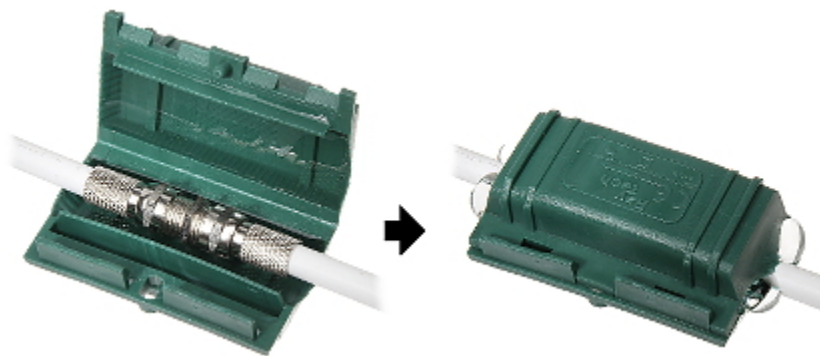

Code: GELBOX-30X24

CONNECTION BOX **GELBOX-30X24** IP68 RayTech

Net: **9.00 PLN** Gross: **11.07 PLN**

Universal mounting box filled with gel, allowing the connection of electrical, telephone, signal, antenna cables, etc. according to IP68 Protection Class. The box is perfect to use in areas with high moisture and underground (for example in electrical garden installations). The box can be easily mounted in both a horizontal and vertical positions - there is no danger of flowing out the gel. The gel used to seal is not harmful to humans, environmentally safe, and easily removable when it is necessary to modify the connection.

SPECIFICATION

Voltage insulation:	1 kV
"Index of Protection":	IP68
Weight:	0.012
Internal dimensions:	30 x 24 x 23 mm
Manufacturer / Brand:	RayTech
Guarantee:	2 years

PRESENTATION

Internal view:

Example of application:

OUR TESTS

The gel completely covers connector, so it is completely isolated from the external environment:

: