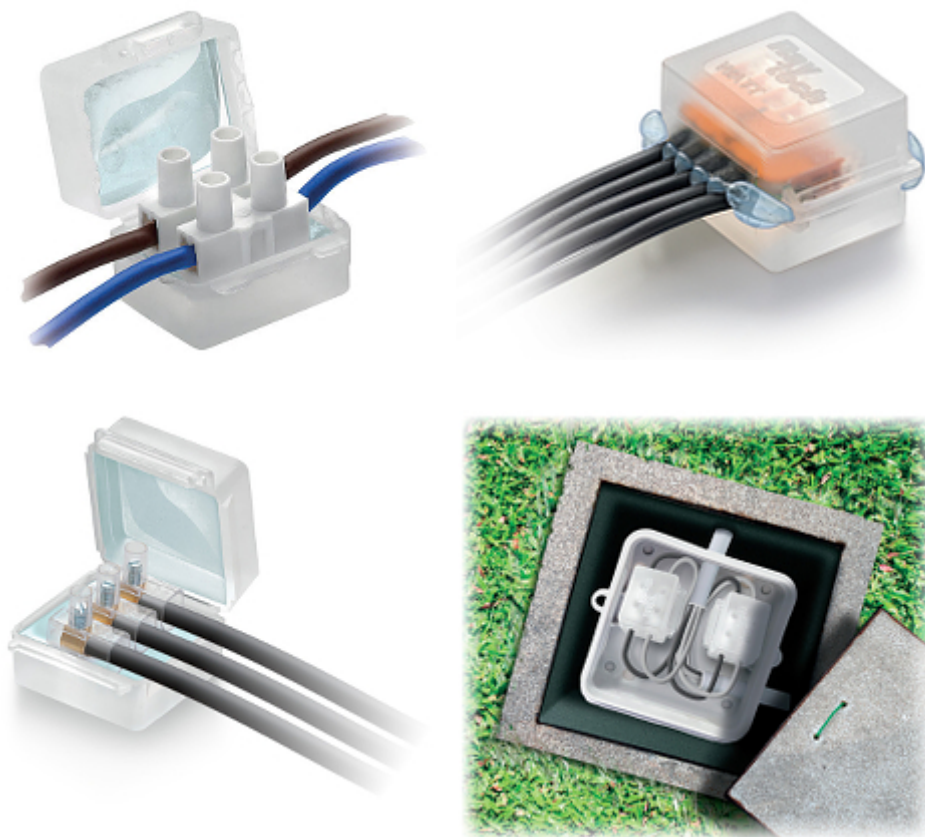

Code: GELBOX-30X24

CONNECTION BOX **GELBOX-30X24** IP68 RayTech

Net: **9.00 PLN** Gross: **11.07 PLN**

Universal mounting box filled with gel, allowing the connection of electrical, telephone, signal, antenna cables, etc. according to IP68 Protection Class. The box is perfect to use in areas with high moisture and underground (for example in electrical garden installations). The box can be easily mounted in both a horizontal and vertical positions - there is no danger of flowing out the gel. The gel used to seal is not harmful to humans, environmentally safe, and easily removable when it is necessary to modify the connection.

SPECIFICATION

Voltage insulation:	1 kV
"Index of Protection":	IP68
Weight:	0.012
Internal dimensions:	30 x 24 x 23 mm
Manufacturer / Brand:	RayTech
Guarantee:	2 years

PRESENTATION

Internal view:

Example of application:

OUR TESTS

The gel completely covers connector, so it is completely isolated from the external environment:

: