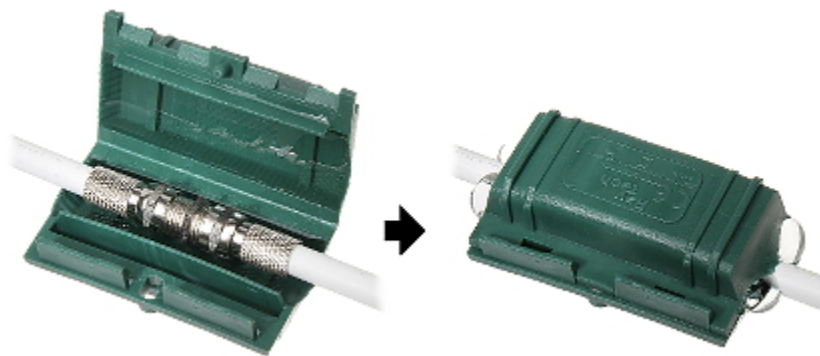

Code: GELBOX-30X38

CONNECTION BOX **GELBOX-30X38** IP68 RayTech

Net: **2.86 EUR** Gross: **3.52 EUR**

Universal mounting box filled with gel, allowing the connection of electrical, telephone, signal, antenna cables, etc. according to IP68 Protection Class. The box is perfect to use in areas with high moisture and underground (for example in electrical garden installations). The box can be easily mounted in both a horizontal and vertical positions - there is no danger of flowing out the gel. The gel used to seal is not harmful to humans, environmentally safe, and easily removable when it is necessary to modify the connection.

SPECIFICATION

Voltage insulation:	1 kV
"Index of Protection":	IP68
Weight:	0.026
Internal dimensions:	28 x 33 x 22 mm
Manufacturer / Brand:	RayTech
Guarantee:	2 years

PRESENTATION

Internal view:

Example of application:

OUR TESTS

The gel completely covers connector, so it is completely isolated from the external environment:

: