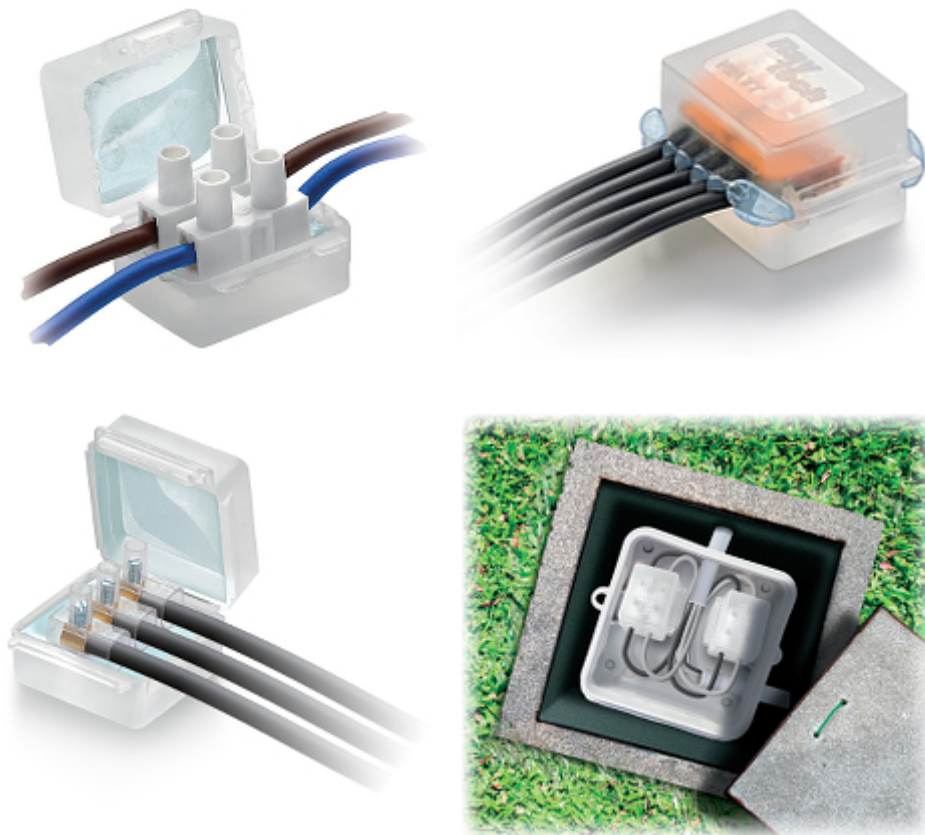

Code: GELBOX-30X38

CONNECTION BOX **GELBOX-30X38** IP68 RayTech

Net: **2.86 EUR** Gross: **3.52 EUR**

Universal mounting box filled with gel, allowing the connection of electrical, telephone, signal, antenna cables, etc. according to IP68 Protection Class. The box is perfect to use in areas with high moisture and underground (for example in electrical garden installations). The box can be easily mounted in both a horizontal and vertical positions - there is no danger of flowing out the gel. The gel used to seal is not harmful to humans, environmentally safe, and easily removable when it is necessary to modify the connection.

SPECIFICATION

Voltage insulation:	1 kV
"Index of Protection":	IP68
Weight:	0.026
Internal dimensions:	28 x 33 x 22 mm
Manufacturer / Brand:	RayTech
Guarantee:	2 years

PRESENTATION

Internal view:

Example of application:

OUR TESTS

The gel completely covers connector, so it is completely isolated from the external environment:

: