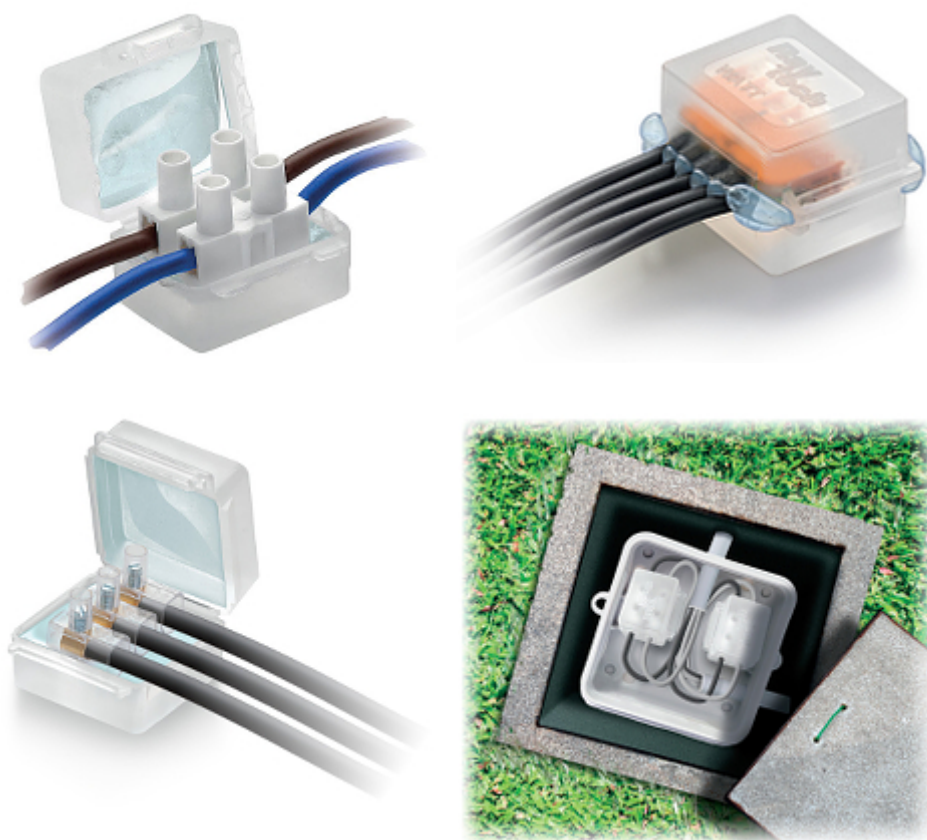

## CONNECTION BOX **GELBOX-30X38** IP68 RayTech

Net: 13.00 PLN Gross: 15.99 PLN

Universal mounting box filled with gel, allowing the connection of electrical, telephone, signal, antenna cables, etc. according to IP68 Protection Class. The box is perfect to use in areas with high moisture and underground (for example in electrical garden installations). The box can be easily mounted in both a horizontal and vertical positions - there is no danger of flowing out the gel. The gel used to seal is not harmful to humans, environmentally safe, and easily removable when it is necessary to modify the connection.

## OUR TESTS

The gel completely covers connector, so it is completely isolated from the external environment:

: