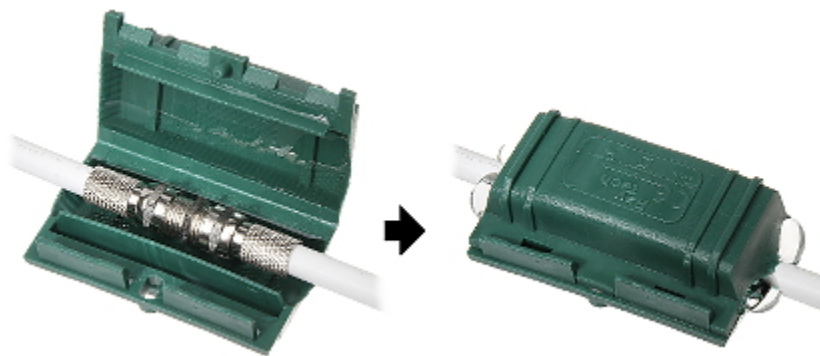

Code: GELBOX-30X38

## CONNECTION BOX **GELBOX-30X38** IP68 RayTech

Net: 13.00 PLN Gross: 15.99 PLN

Universal mounting box filled with gel, allowing the connection of electrical, telephone, signal, antenna cables, etc. according to IP68 Protection Class. The box is perfect to use in areas with high moisture and underground (for example in electrical garden installations). The box can be easily mounted in both a horizontal and vertical positions - there is no danger of flowing out the gel. The gel used to seal is not harmful to humans, environmentally safe, and easily removable when it is necessary to modify the connection.

### SPECIFICATION

Voltage insulation:	1 kV
"Index of Protection":	IP68
Weight:	0.026
Internal dimensions:	28 x 33 x 22 mm
Manufacturer / Brand:	RayTech
Guarantee:	2 years

## OUR TESTS

The gel completely covers connector, so it is completely isolated from the external environment:

: