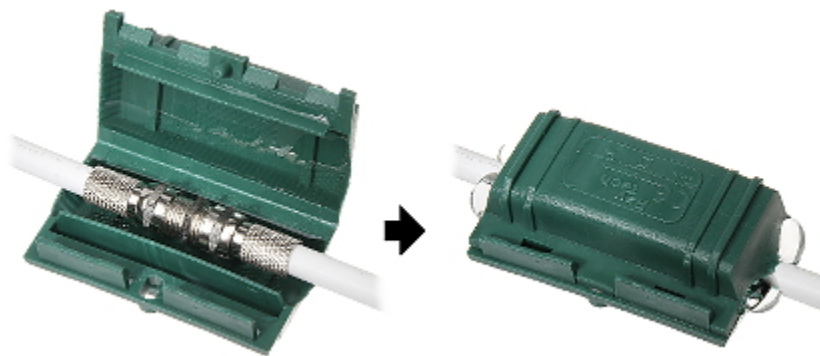

Code: GELBOX-38X30

CONNECTION BOX **GELBOX-38X30** IP68 RayTech

Net: **13.00 PLN** Gross: **15.99 PLN**

Universal mounting box filled with gel, allowing the connection of electrical, telephone, signal, antenna cables, etc. according to IP68 Protection Class. The box is perfect to use in areas with high moisture and underground (for example in electrical garden installations). The box can be easily mounted in both a horizontal and vertical positions - there is no danger of flowing out the gel. The gel used to seal is not harmful to humans, environmentally safe, and easily removable when it is necessary to modify the connection.

SPECIFICATION

Voltage insulation:	1 kV
"Index of Protection":	IP68
Weight:	0.026
Internal dimensions:	28 x 33 x 22 mm
Manufacturer / Brand:	RayTech
Guarantee:	2 years

PRESENTATION

DELTA-OPTI Monika Matysiak; <https://www.delta.poznan.pl>
POL; 60-713 Poznań; Graniczna 10
e-mail: delta-opti@delta.poznan.pl; tel: +(48) 61 864 69 60

Internal view:

Example of application:

OUR TESTS

The gel completely covers connector, so it is completely isolated from the external environment:

: