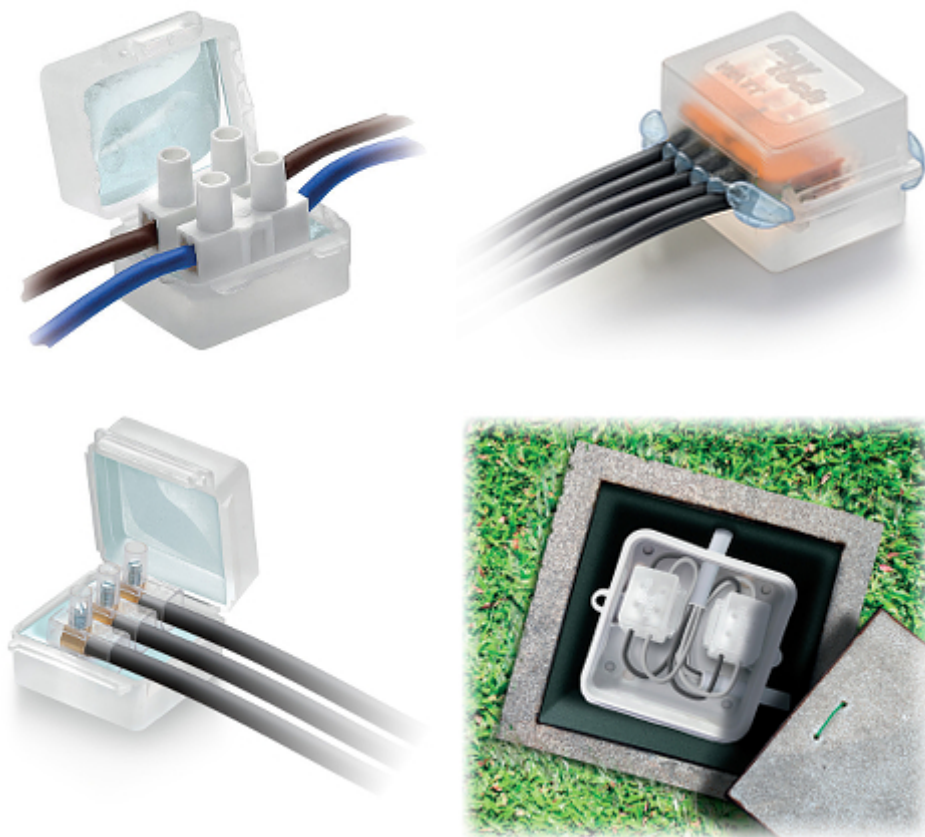

Code: GELBOX-38X30

CONNECTION BOX **GELBOX-38X30** IP68 RayTech

Net: **13.00 PLN** Gross: **15.99 PLN**

Universal mounting box filled with gel, allowing the connection of electrical, telephone, signal, antenna cables, etc. according to IP68 Protection Class. The box is perfect to use in areas with high moisture and underground (for example in electrical garden installations). The box can be easily mounted in both a horizontal and vertical positions - there is no danger of flowing out the gel. The gel used to seal is not harmful to humans, environmentally safe, and easily removable when it is necessary to modify the connection.

SPECIFICATION

Voltage insulation:	1 kV
"Index of Protection":	IP68
Weight:	0.026
Internal dimensions:	28 x 33 x 22 mm
Manufacturer / Brand:	RayTech
Guarantee:	2 years

PRESENTATION

DELTA-OPTI Monika Matysiak; <https://www.delta.poznan.pl>
POL; 60-713 Poznań; Graniczna 10
e-mail: delta-opti@delta.poznan.pl; tel: +(48) 61 864 69 60

Internal view:

Example of application:

OUR TESTS

The gel completely covers connector, so it is completely isolated from the external environment:

: