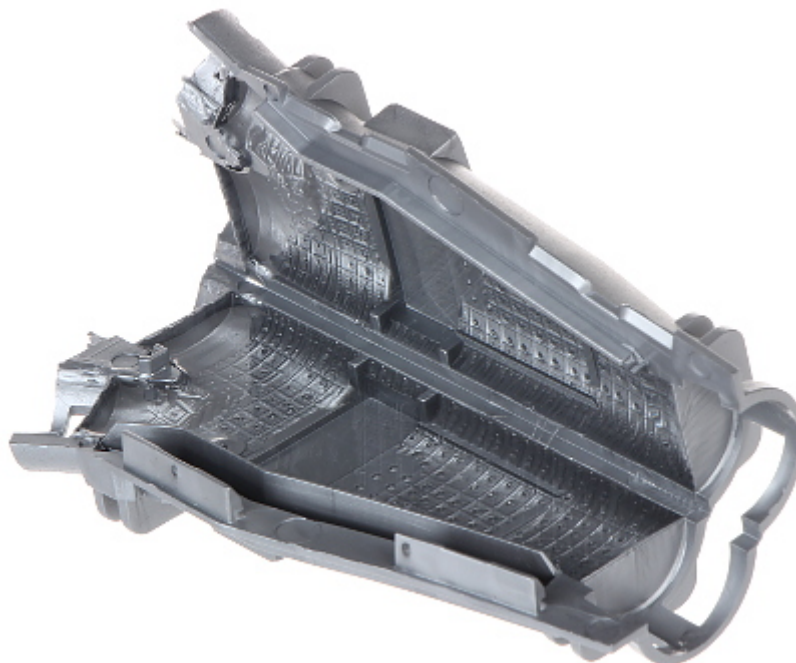

Example of application:

: