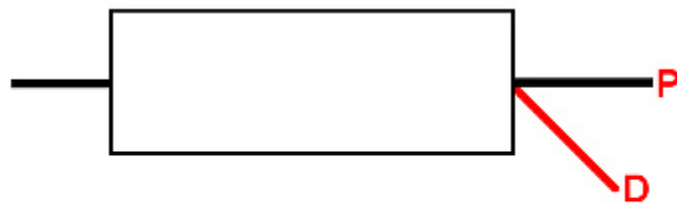

Examples of possible wiring sequence inside the plug:

P 5 x 1.5 ... 6 mm²
D 5 x 1.5 ... 4 mm²

Internal view: