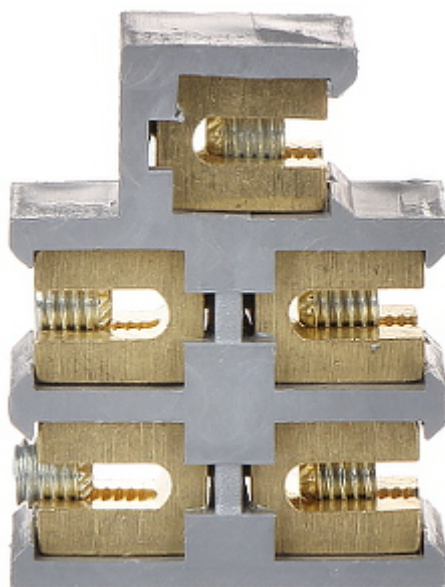

Code: KING-JOINT-Y6

## BRANCH JOINT GELBOX **KING-JOINT-Y6** IPx8 RayTech

Net: **18.87 EUR** Gross: **23.21 EUR**

Branch type joint pre-filled with sealing gel. The box is perfect to use in areas with high moisture and underground (for example in electrical garden installations). The box can be easily mounted in both a horizontal and vertical positions - there is no danger of flowing out the gel.

The gel used to seal is not harmful to humans, environmentally safe, and easily removable when it is necessary to modify the connection.

Examples of possible wiring sequence inside the plug:

**P** 5 x 1.5 ... 6 mm<sup>2</sup>  
**D** 5 x 1.5 ... 4 mm<sup>2</sup>

Internal view:

Example of application:

:

In the kit:

Package: