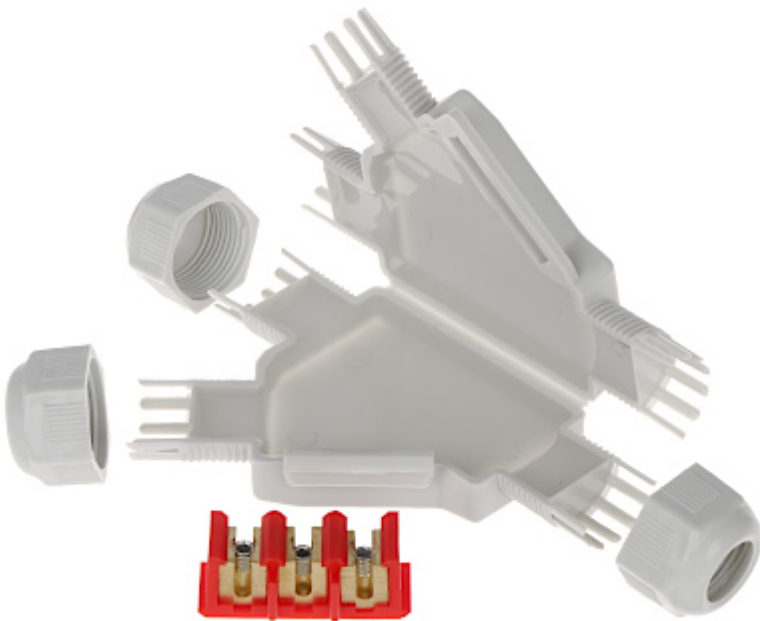

Code: FRED-Y

BRANCH JOINT GELBOX **FRED-Y** IP68 / IP69K RayTech

Net: **17.94 EUR** Gross: **22.07 EUR**

Branch type joint pre-filled with sealing gel. The box is perfect to use in areas with high moisture and underground (for example in electrical garden installations). The box can be easily mounted in both a horizontal and vertical positions - there is no danger of flowing out the gel. The gel used to seal is not harmful to humans, environmentally safe, and easily removable when it is necessary to modify the connection.

SPECIFICATION

Voltage insulation:	1 kV
"Index of Protection":	IP68 / IP69K
Weight:	0.064
Internal dimensions:	80 x 45 x 20 mm
External dimensions:	103 x 70 x 25 mm
Manufacturer / Brand:	RayTech
Guarantee:	2 years

PRESENTATION

Internal view:

In the kit:

PACKAGE

Dimensions (L x W x H): 0x0x0 mm	Gross Weight: 0 kg
----------------------------------	--------------------